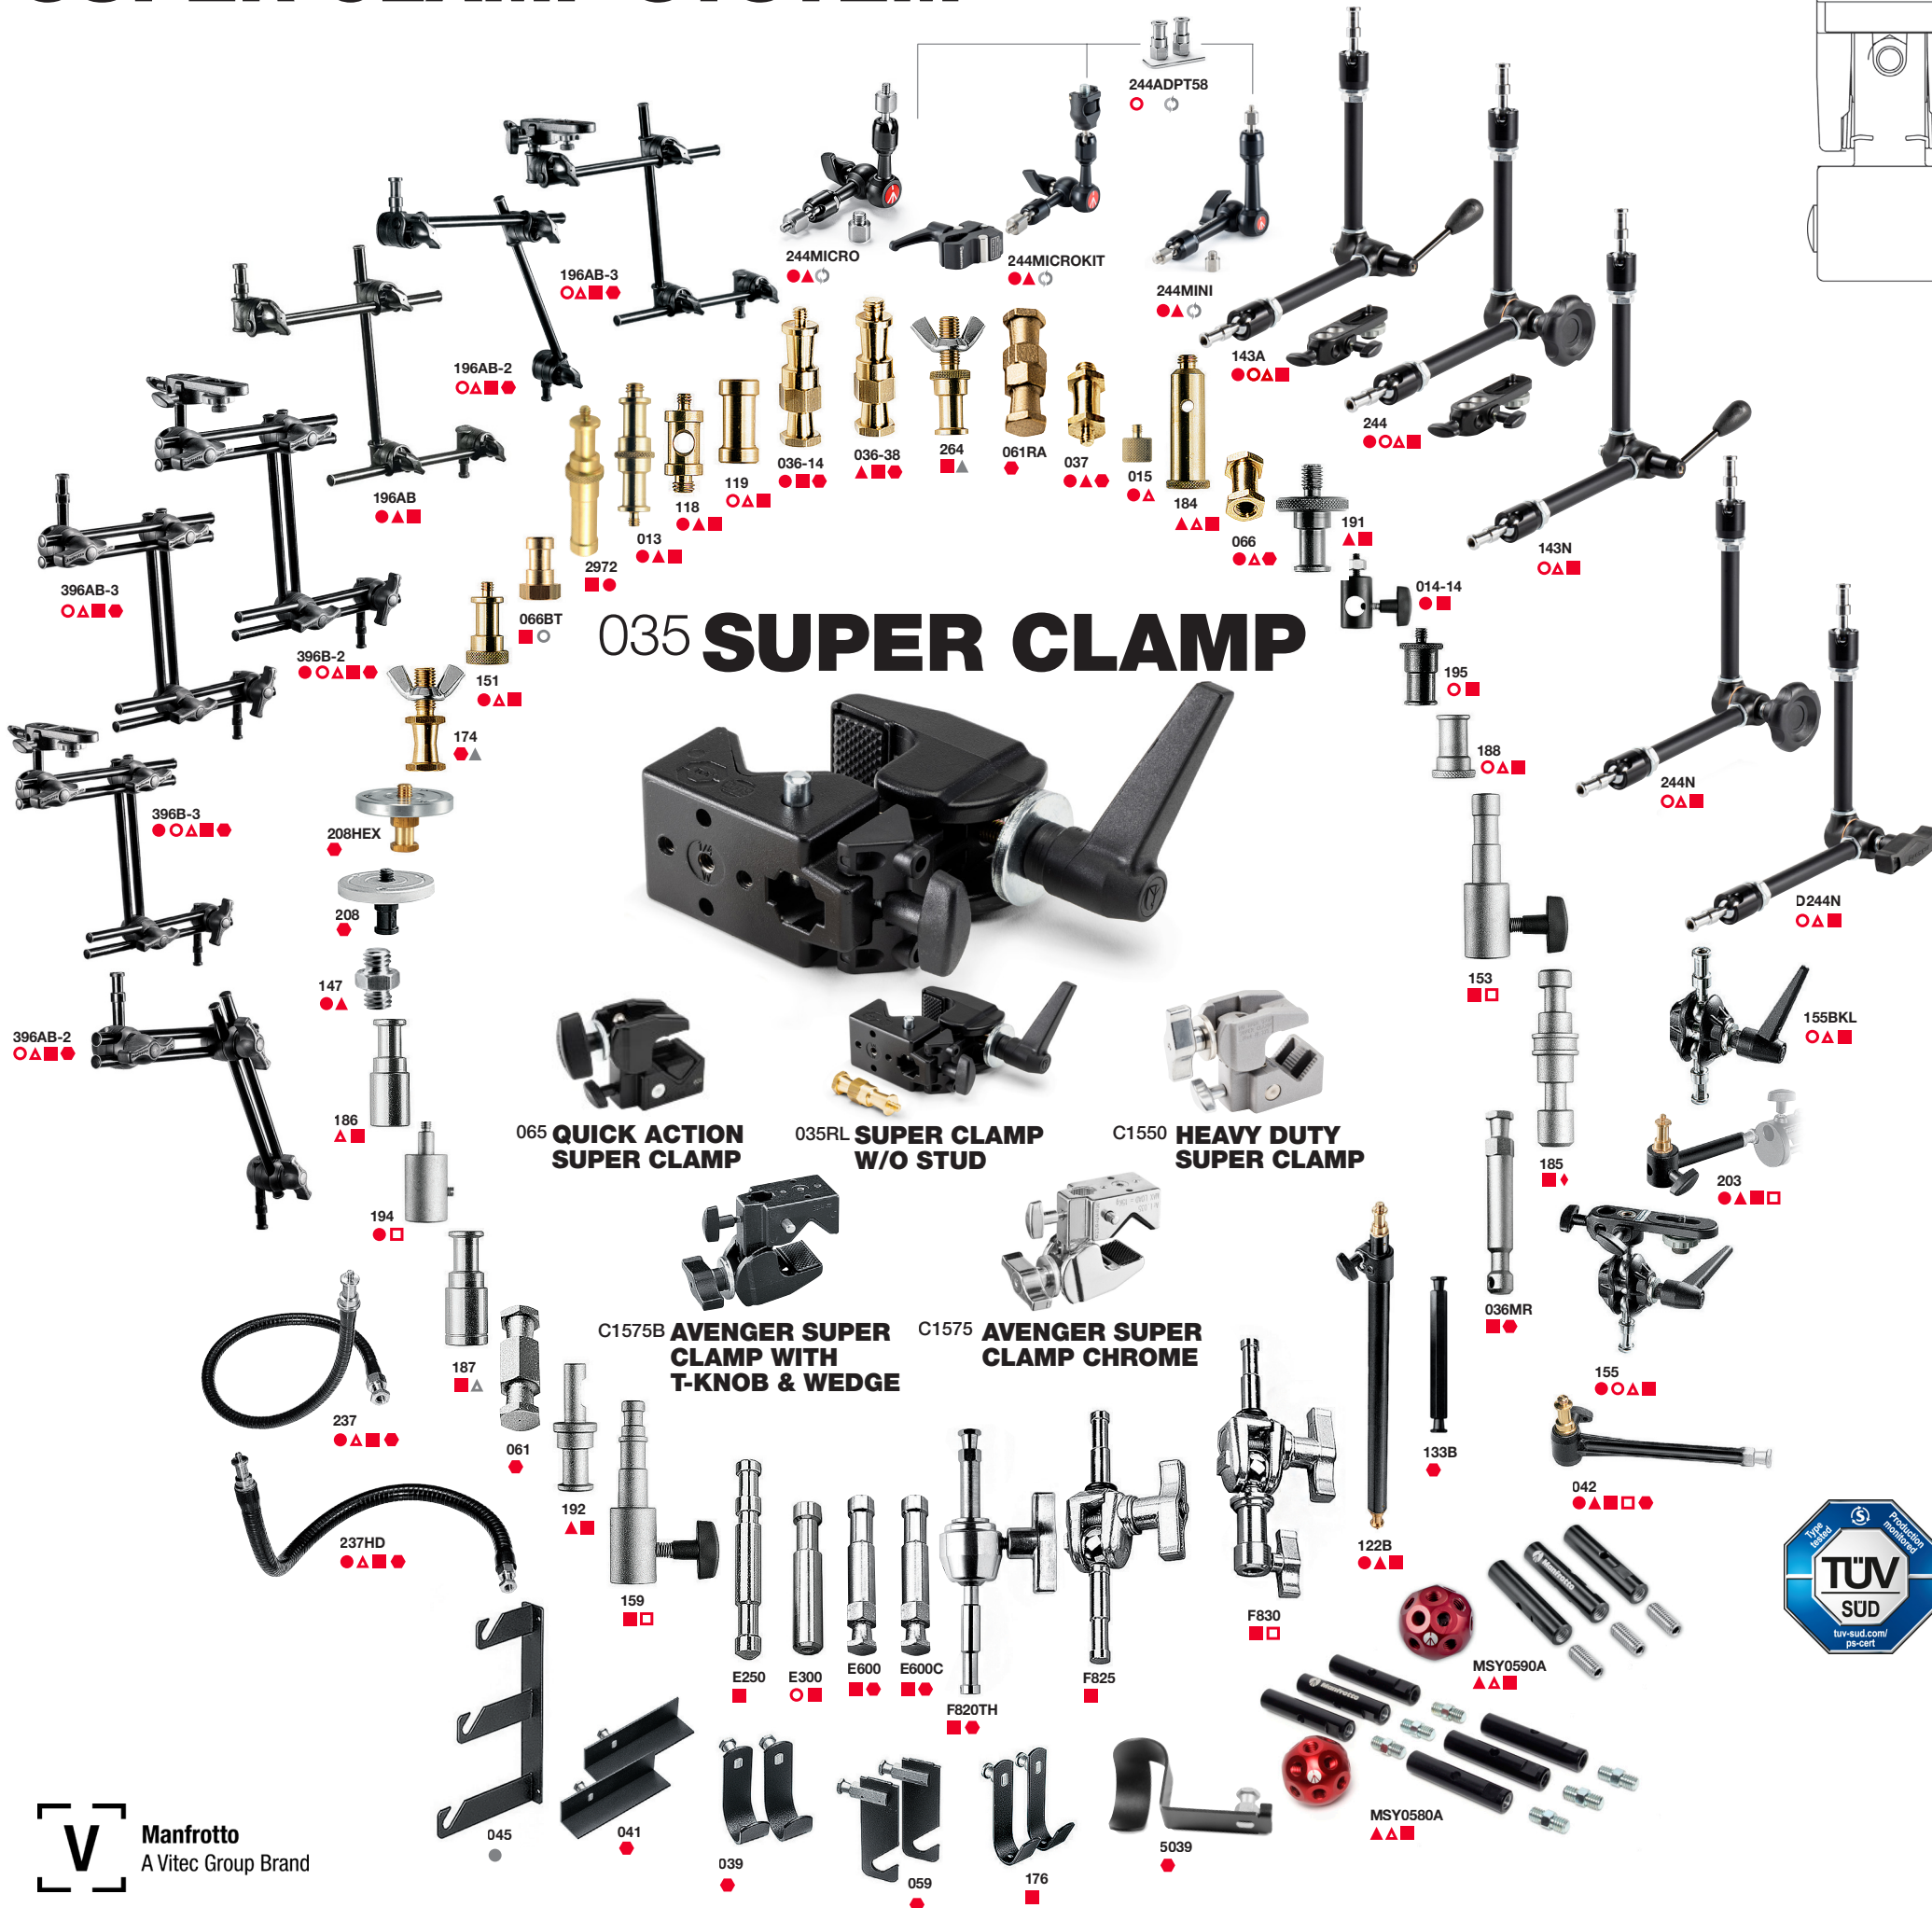

SUPER CLAMP SYSTEM

035 SUPER CLAMP

M5 THREAD
JOINING HOLE

1/4" FEMALE

5/8" (16MM) HEXAGONAL FEMALE

CLAMPS TO FLAT AND ROUND SURFACES

RELATED PRODUCTS

035WDG SET OF 4 WEDGES FOR SUPER CLAMP

C155 SAFETY CABLE
C155-01 SAFETY CABLE 70cm (3.5mm)
C155-02 SAFETY CABLE 70cm (5mm)

335AS ADDITIONAL SOCKET FOR SUPER CLAMP

038 DOUBLE SUPER CLAMP

ATTACHMENT TYPE												
1/4" M	1/4" F	3/8" M	3/8" F	5/8" (16mm) M	5/8" (15mm) F	5/8" (16mm) M Hex	17mm M	Inter-changeable	M5 Thread	M5 F	M10 M	M10 F