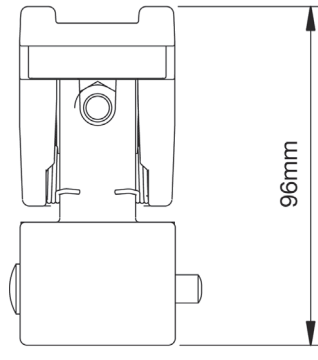

SUPER CLAMP SYSTEM

035 SUPER CLAMP

M5 THREAD
JOINING HOLE

1/4" FEMALE

5/8" (16MM) HEXAGONAL FEMALE

CLAMPS TO FLAT AND ROUND SURFACES

RELATED PRODUCTS

035WDG SET OF 4 WEDGES FOR SUPER CLAMP

C155 SAFETY CABLE
C155-01 SAFETY CABLE 70cm (3.5mm)
C155-02 SAFETY CABLE 70cm (5mm)

335AS ADDITIONAL SOCKET FOR SUPER CLAMP

038 DOUBLE SUPER CLAMP

ATTACHMENT TYPE												
1/4" M	1/4" F	3/8" M	3/8" F	5/8" (16mm) M	5/8" (15mm) F	5/8" (16mm) M Hex	17mm M	Inter-changeable	M5 Thread	M5 F	M10 M	M10 F