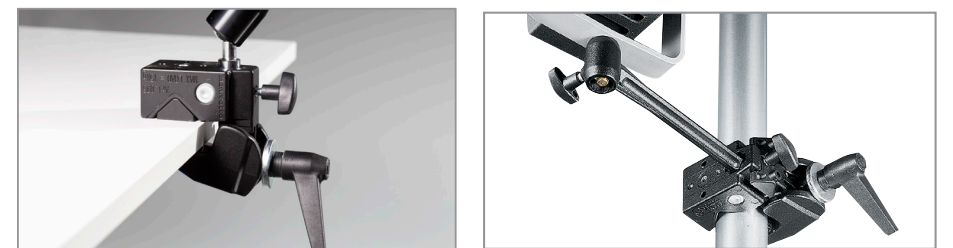

SUPER CLAMP SYSTEM

035 SUPER CLAMP

M5 THREAD
JOINING HOLE

1/4" FEMALE

5/8" (16MM) HEXAGONAL FEMALE

CLAMPS TO FLAT AND ROUND SURFACES

RELATED PRODUCTS

035WDG SET OF 4 WEDGES FOR SUPER CLAMP

C155 SAFETY CABLE
C155-01 SAFETY CABLE 70cm (3.5mm)
C155-02 SAFETY CABLE 70cm (5mm)

335AS ADDITIONAL SOCKET FOR SUPER CLAMP

038 DOUBLE SUPER CLAMP

ATTACHMENT TYPE												
1/4" M	1/4" F	3/8" M	3/8" F	5/8" (16mm) M	5/8" (15mm) F	5/8" (16mm) M Hex	17mm M	Inter-changeable	M5 Thread	M5 F	M10 M	M10 F