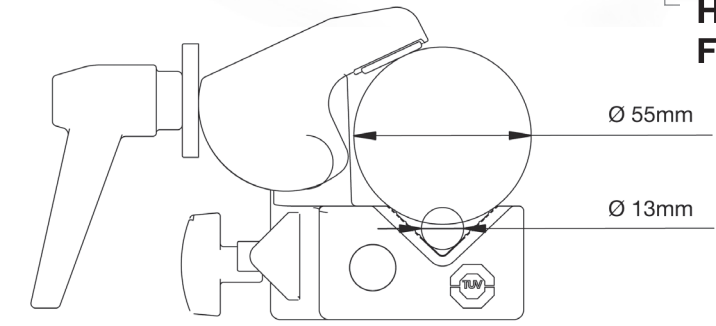

SUPER CLAMP SYSTEM

035 SUPER CLAMP

M5 THREAD
JOINING HOLE

1/4" FEMALE

5/8" (16MM) HEXAGONAL FEMALE

CLAMPS TO FLAT AND ROUND SURFACES

RELATED PRODUCTS

035WDG SET OF 4 WEDGES FOR SUPER CLAMP

C155 SAFETY CABLE
C155-01 SAFETY CABLE 70cm (3.5mm)
C155-02 SAFETY CABLE 70cm (5mm)

335AS ADDITIONAL SOCKET FOR SUPER CLAMP

038 DOUBLE SUPER CLAMP

ATTACHMENT TYPE												
1/4" M	1/4" F	3/8" M	3/8" F	5/8" (16mm) M	5/8" (15mm) F	5/8" (16mm) M Hex	17mm M	Inter-changeable	M5 Thread	M5 F	M10 M	M10 F