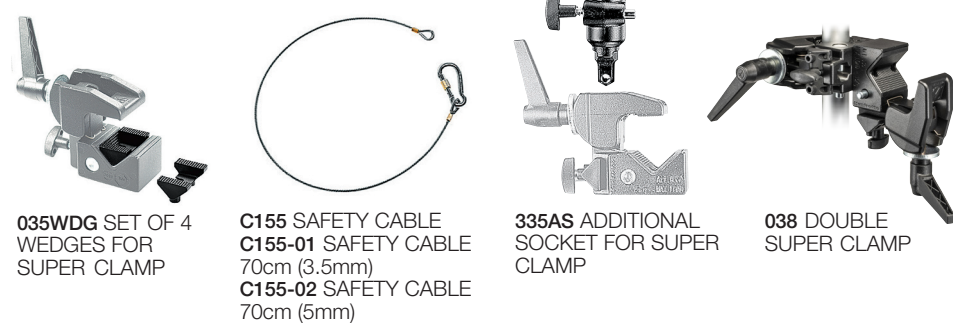

SUPER CLAMP SYSTEM

035 SUPER CLAMP

M5 THREAD
JOINING HOLE

1/4" FEMALE

5/8" (16MM) HEXAGONAL FEMALE

CLAMPS TO FLAT AND ROUND SURFACES

RELATED PRODUCTS

035WDG SET OF 4 WEDGES FOR SUPER CLAMP

C155 SAFETY CABLE
C155-01 SAFETY CABLE 70cm (3.5mm)
C155-02 SAFETY CABLE 70cm (5mm)

335AS ADDITIONAL SOCKET FOR SUPER CLAMP

038 DOUBLE SUPER CLAMP

ATTACHMENT TYPE												
1/4" M	1/4" F	3/8" M	3/8" F	5/8" (16mm) M	5/8" (15mm) F	5/8" (16mm) M Hex	17mm M	Inter-changeable	M5 Thread	M5 F	M10 M	M10 F