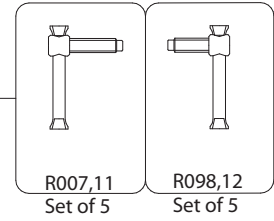

# Manfrotto

PROFESSIONAL LIGHTING SUPPORTS

R126,14B

R126,02

R126,13B

R069,39

R126,04

R126,05

R126,12B

R626,07

**BOX**  
RI,126,20 Set of 4