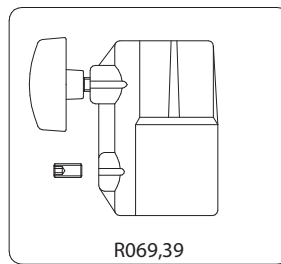

# Manfrotto

PROFESSIONAL LIGHTING SUPPORTS

R126,14B

R126,02

R126,13B

R069,39

R126,04

R126,05

R126,12B

R626,07

**BOX**  
RI,126,20 Set of 4