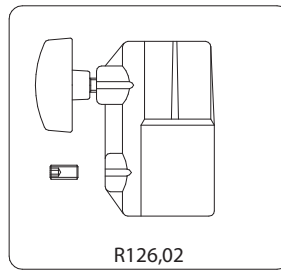

# Manfrotto

PROFESSIONAL LIGHTING SUPPORTS

R126,14B

R126,02

R126,13B

R069,39

R126,04

R126,05

R126,12B

R626,07

**BOX**  
RI,126,20 Set of 4