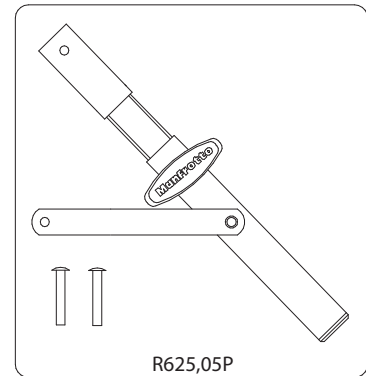

# Manfrotto

PROFESSIONAL LIGHTING SUPPORTS

R126,14B

R126,02

R126,13B

R069,39

R126,04

R126,05

R126,12B

R626,07

**BOX**  
RI,126,20 Set of 4