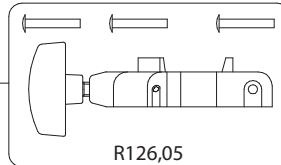

# Manfrotto

PROFESSIONAL LIGHTING SUPPORTS

R126,14B

R126,02

R126,13B

R069,39

R126,04

R126,05

R126,12B

R626,07

**BOX**  
RI,126,20 Set of 4