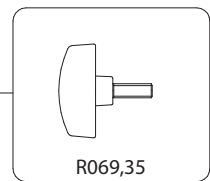

# Manfrotto

PROFESSIONAL LIGHTING SUPPORTS

R126,14B

R126,02

R126,13B

R069,39

R126,04

R126,05

R126,12B

R626,07

**BOX**  
RI,126,20 Set of 4