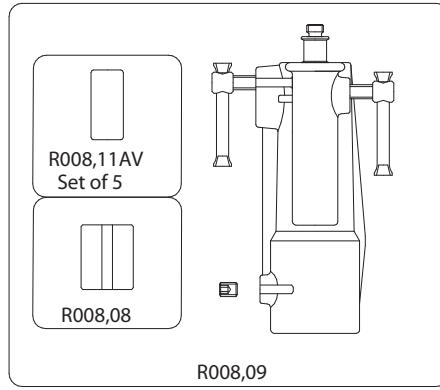

# Manfrotto

PROFESSIONAL LIGHTING SUPPORTS

R126,14B

R126,02

R126,13B

R069,39

R126,04

R126,05

R126,12B

R626,07

**BOX**  
RI,126,20 Set of 4