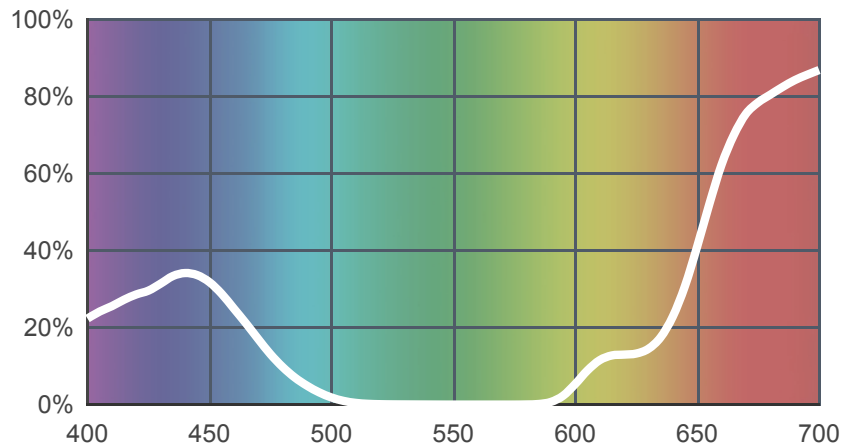

126 Mauve

[View on leefilters.com](http://leefilters.com) / [Find a Dealer](#)

Good for backlighting. Dark magenta / purple adds drama and mood.

	Source C 6774K	Tungsten 3200K
Transmission Y	4.1%	5%
x	0.287	0.463
y	0.082	0.18
Absorption	1.39	1.3

Light transmitted (Y%)
for each colour
wavelength (nm)

Dimming Source Preview

Rolls:

- **1" Core** 7.62m x 1.22m (25' x 48")
- **2" Core** 7.62m x 1.22m (25' x 48")
- **Quick Roll** Length 7.62m (25') x any width between 2.5cm - 1.17m (1" x 48")

Sheets:

- **Full Sheet** 1.22m x 0.53m (48" x 21")
USA: Full Sheets by special order only.
- **Half Sheet** 0.61m x 0.53m (24" x 21")

Pre-Cut Packs:

- **Original Pack**
- **Master Location Pack**
- **Saturates Pack**