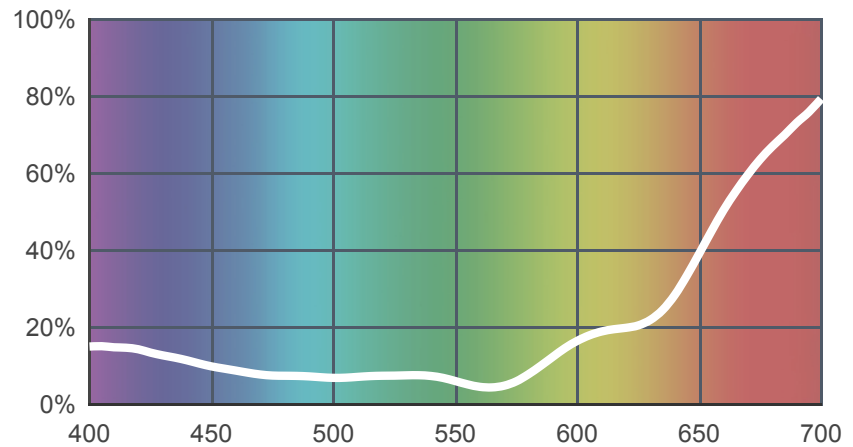

127 Smokey Pink

[View on leefilters.com](#) / [Find a Dealer](#)

Good for cycloramas, set lighting and discos.

	Source C 6774K	Tungsten 3200K
Transmission Y	12%	11.8%
x	0.397	0.53
y	0.265	0.34
Absorption	0.92	0.93

Light transmitted (Y%)
for each colour
wavelength (nm)

Dimming Source Preview

Rolls:

- **1" Core** 7.62m x 1.22m (25' x 48")
- **2" Core** 7.62m x 1.22m (25' x 48")
- **Quick Roll** Length 7.62m (25') x any width between 2.5cm - 1.17m (1" x 48")

Sheets:

- **Full Sheet** 1.22m x 0.53m (48" x 21")
USA: Full Sheets by special order only.
- **Half Sheet** 0.61m x 0.53m (24" x 21")

Pre-Cut Packs:

- Not available in a pack

LEE Filters