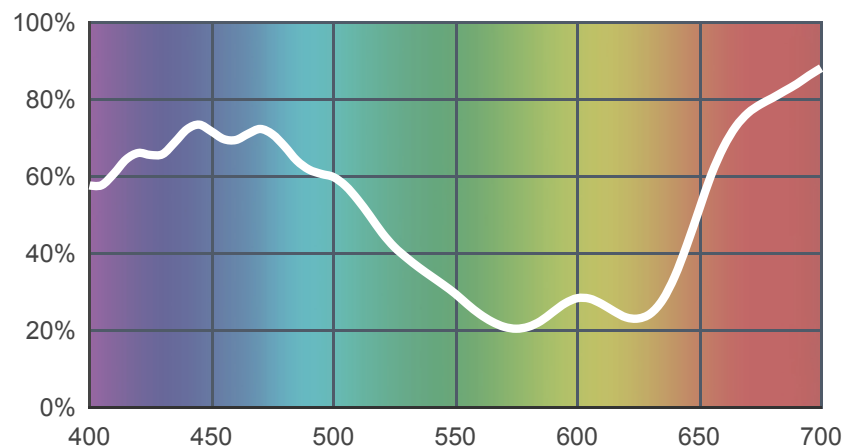

709 Electric Lilac

[View on leefilters.com](#) / [Find a Dealer](#)

Provides good colour rendering which creates a sharp edge, adding a touch of drama.

	Source C 6774K	Tungsten 3200K
Transmission Y	35.2%	32.9%
x	0.24	0.355
y	0.228	0.334
Absorption	0.45	0.48

Light transmitted (Y%)
for each colour
wavelength (nm)

Dimming Source Preview

Created by **David Whitehead** as a part of The Designer Series.

Rolls:

- **1" Core** 7.62m x 1.22m (25' x 48")
- **2" Core** 7.62m x 1.22m (25' x 48")
- **Quick Roll** Length 7.62m (25') x any width between 2.5cm - 1.17m (1" x 48")

Sheets:

- **Full Sheet** 1.22m x 0.53m (48" x 21")
USA: Full Sheets by special order only.
- **Half Sheet** 0.61m x 0.53m (24" x 21")

Pre-Cut Packs:

- Not available in a pack

LEE Filters