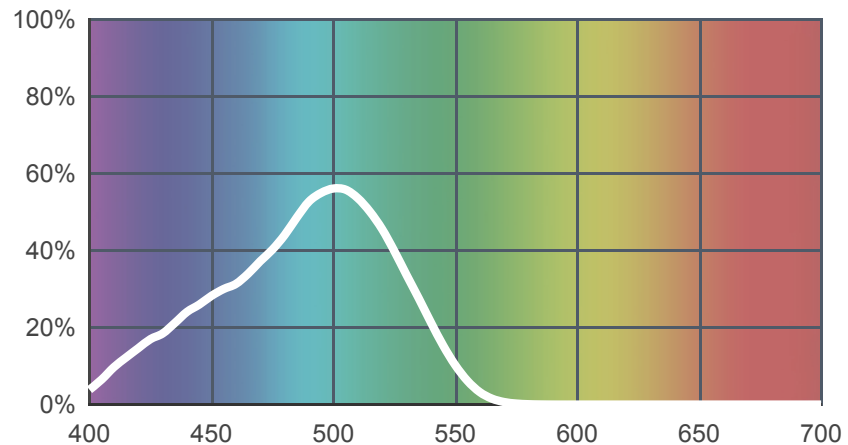

# 116 Medium Blue-Green

[View on leefilters.com](#) / [Find a Dealer](#)

A pleasing effect for theatrical lighting.

	Source C 6774K	Tungsten 3200K
Transmission Y	16.5%	12.4%
x	0.113	0.13
y	0.28	0.4
Absorption	0.78	0.91

Light transmitted (Y%)  
for each colour  
wavelength (nm)

### Rolls:

- **1" Core** 7.62m x 1.22m (25' x 48")
- **2" Core** 7.62m x 1.22m (25' x 48")
- **High Temperature** 4m x 1.17m (13' x 46")
- **Quick Roll** Length 7.62m (25') x any width between 2.5cm - 1.17m (1" x 48")