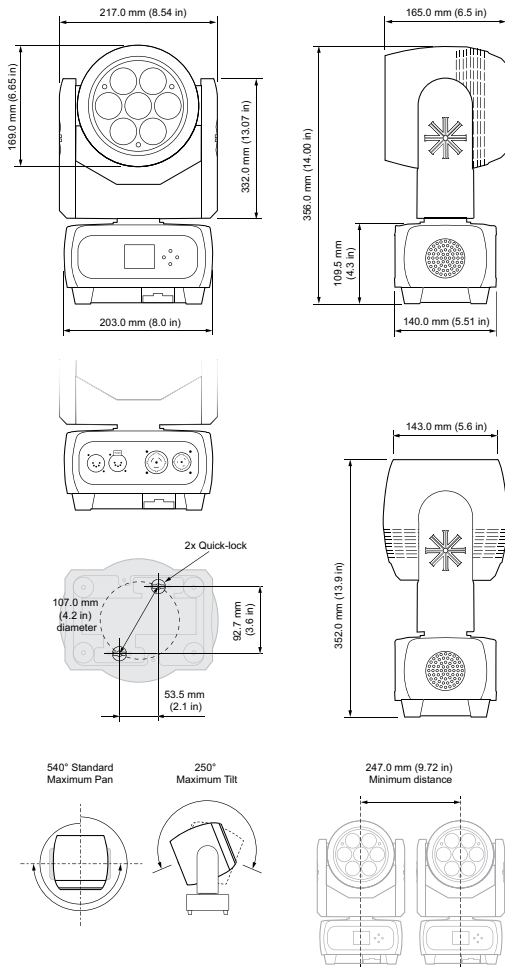

Pan Angle	540°
Pan Speed	1.26 s
Tilt Angle	250°
Tilt Speed	0.52s

Mounting

Hanging Type	1 x 107mm Omega Bracket
Hanging Centers	247 mm (10.0 in)
Fixture mounting/Hanging orientation	Hanging - Floor - Side
Secondary Safety Wire Point	1 x Safety point located on underside of upper enclosure Safety Wire not included

Certification and Safety

Approbations	CE, ETL, UL, FCC CSA, RoHS, ISO 9001
IP Rating	IP20

Photometrics and IES Files

Narrow @ 5 m / 16.4 ft	4,680 lux (435 fc)
Wide @ 5 m / 16.4 ft	280 lux (26 fc)
Narrow @ 10 m / 32.8 ft	1,024 lux (95 fc)
Wide @ 10 m / 32.8 ft	84 lux (8 fc)

For IES files and photometric reports, please refer to the product page: www.vari-lite.com/global/products/vl800-eventwash

Dimensions

Physical

Construction	Metal frame, Plastic covers
Standard Finish	Black, White
Dimensions	217 x 352 x 169 mm (9.0 x 14.0 x 7.0 in)
Packed Dimensions	315 x 245 x 435 mm (12.0 x 10.0 x 17.0 in)
Fixture Weight	6.0 kg (13.0 lb)
Packed Weight	8.0 kg (17.0 lb)

Luminaire and Accessories

Product type	Order Code
VL800 EVENTWASH RGBW, Black	912400575003
VL800 EVENTWASH, 7 x Quad Chip RGBW LED, c/w 1 x 107mm Omega bracket and power input connector, Black	
VL800 EVENTWASH RGBW, White	912400576844
VL800 EVENTWASH, 7 x Quad Chip RGBW LED, c/w 1 x 107mm Omega bracket and power input connector, White	