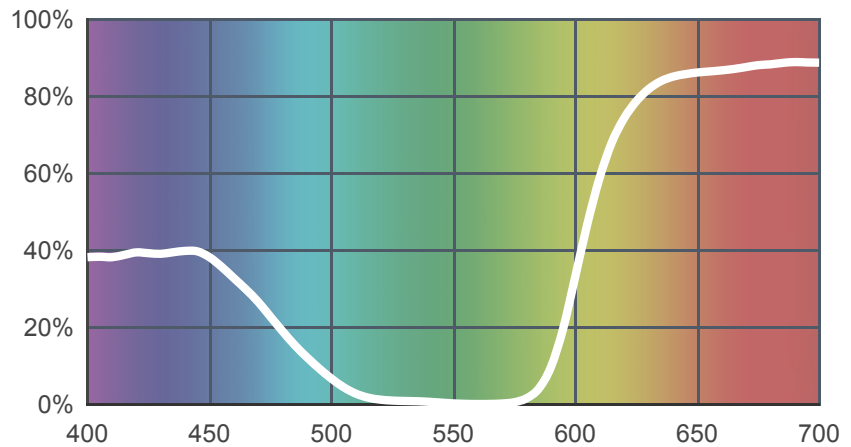

128 Bright Pink

[View on leefilters.com](http://leefilters.com) / [Find a Dealer](#)

Created for use as backlighting and side lighting. Great for musicals.

	Source C 6774K	Tungsten 3200K
Transmission Y	13.7%	18.8%
x	0.401	0.565
y	0.151	0.256
Absorption	0.86	0.73

Light transmitted (Y%)
for each colour
wavelength (nm)

Dimming Source Preview

Rolls:

- **1" Core** 7.62m x 1.22m (25' x 48")
- **2" Core** 7.62m x 1.22m (25' x 48")
- **Quick Roll** Length 7.62m (25') x any width between 2.5cm - 1.17m (1" x 48")

Sheets:

- **Full Sheet** 1.22m x 0.53m (48" x 21")
USA: Full Sheets by special order only.
- **Half Sheet** 0.61m x 0.53m (24" x 21")

Pre-Cut Packs:

- **Rock n' Roll Pack 1**
- **Original Pack**
- **Complementary Pack**