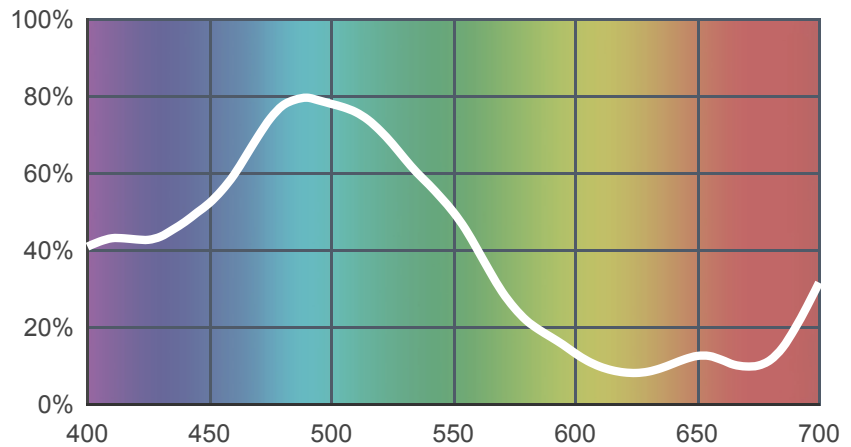

131 Marine Blue

[View on leefilters.com](http://leefilters.com) / [Find a Dealer](#)

Good for romantic moonlight.
Often used in ballet and
underwater scenes.

	Source C 6774K	Tungsten 3200K
Transmission Y	41.3%	37%
x	0.199	0.268
y	0.305	0.419
Absorption	0.38	0.43

Light transmitted (Y%)
for each colour
wavelength (nm)

Dimming Source Preview

Rolls:

- **1" Core** 7.62m x 1.22m (25' x 48")
- **2" Core** 7.62m x 1.22m (25' x 48")
- **Quick Roll** Length 7.62m (25') x any width between 2.5cm - 1.17m (1" x 48")

Sheets:

- **Full Sheet** 1.22m x 0.53m (48" x 21")
USA: Full Sheets by special order only.
- **Half Sheet** 0.61m x 0.53m (24" x 21")

Pre-Cut Packs:

- **Tint Pack**

LEE Filters