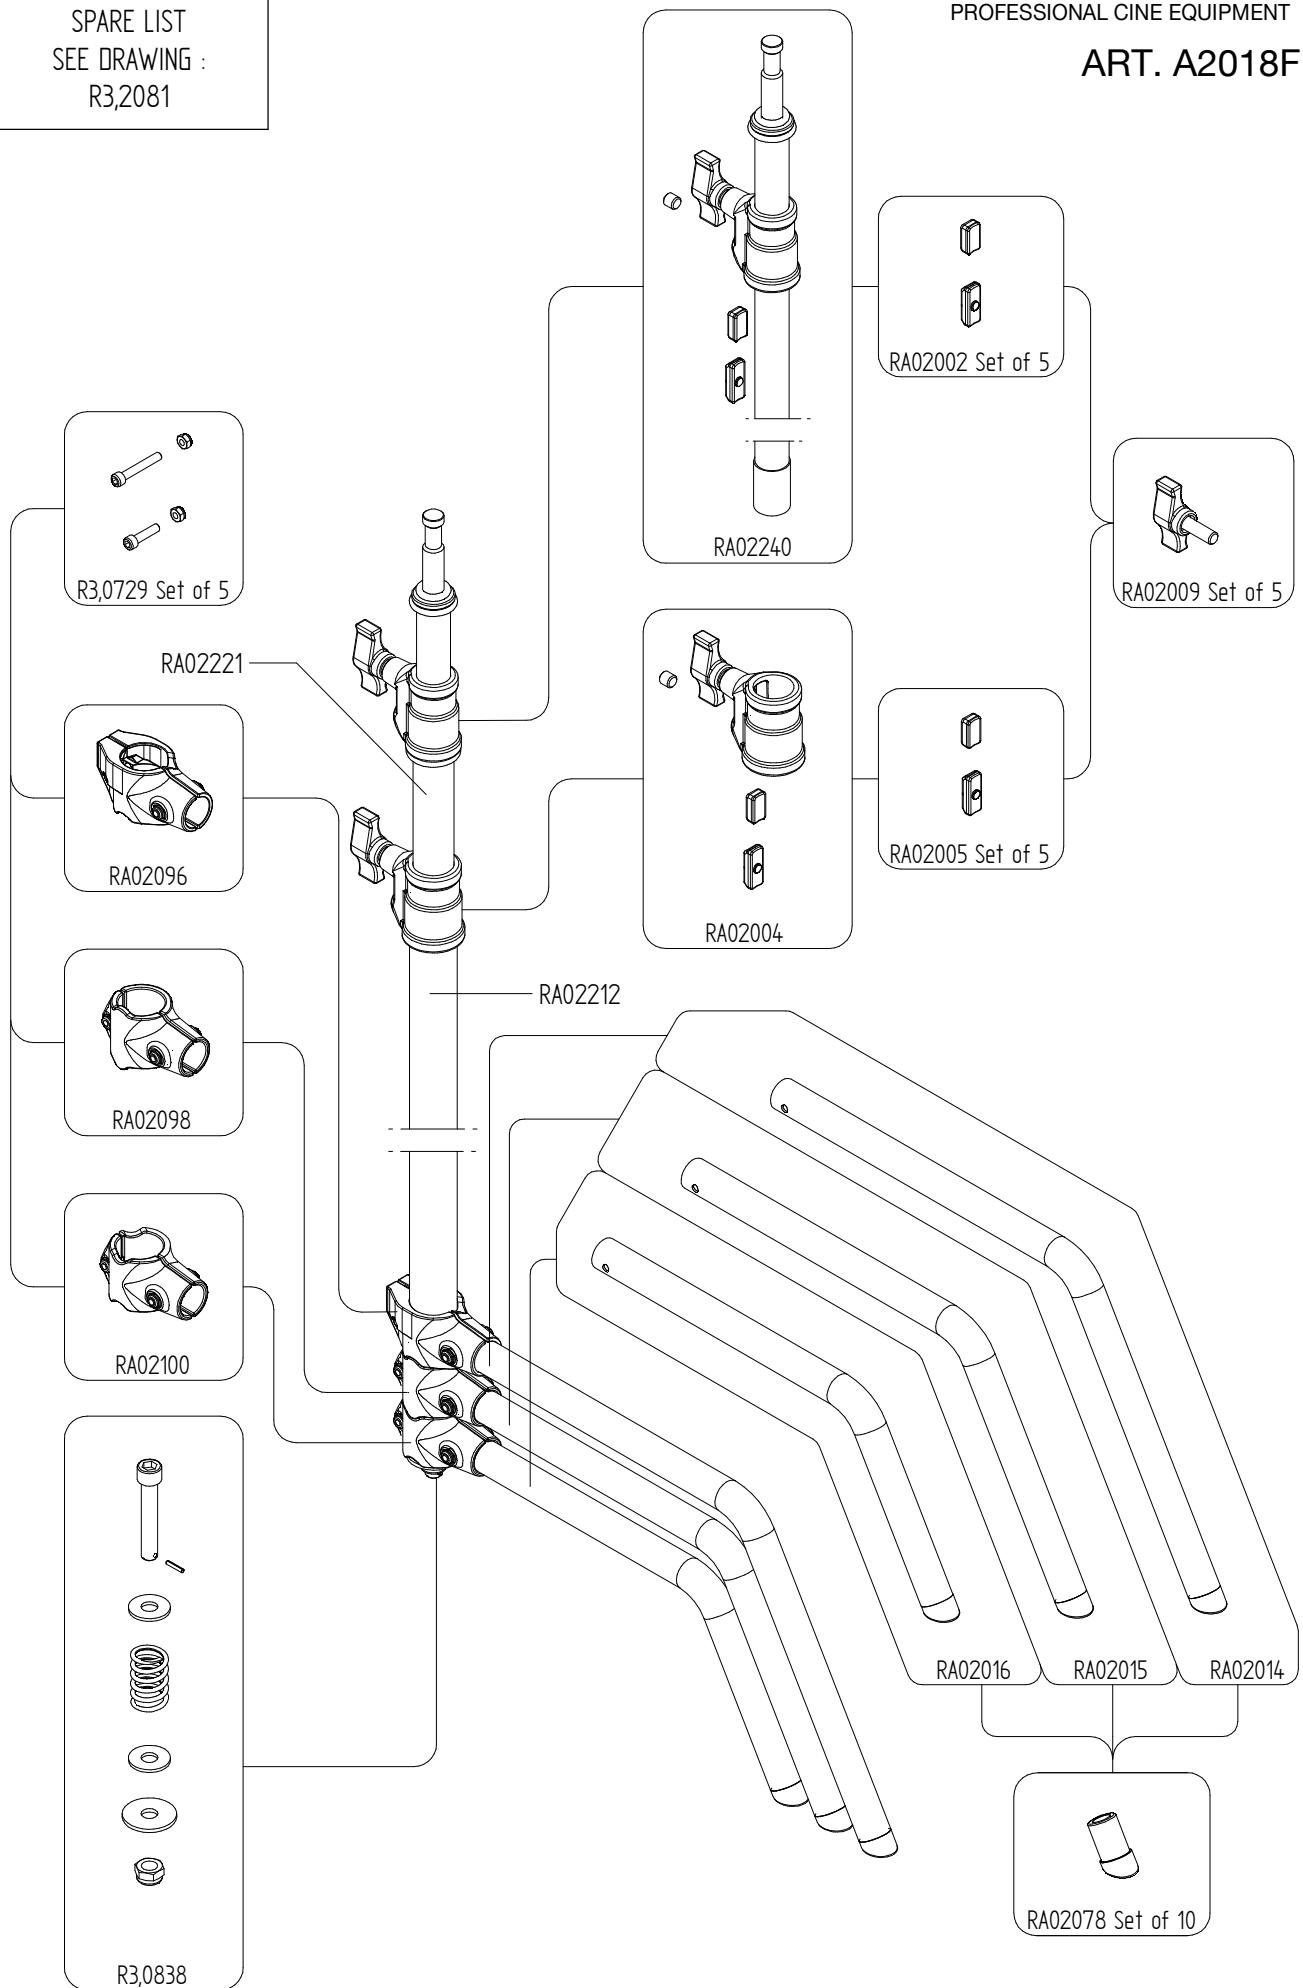

FOR NUTS AND O-RINGS  
SPARE LIST  
SEE DRAWING :  
R3,2081

Order individual set  
using the codes below

**R3,2660**  
O-RING FOR TUBE Ø15,8 MM  
SET OF 10 PIECES

**R3,2081**  
NUT M6 SELF LOCKING  
SET OF 10 PIECES

**R3,2666**  
O-RING FOR TUBE Ø20 MM  
SET OF 10 PIECES

**R3,2101**  
NUT M8 SELF LOCKING  
SET OF 10 PIECES

**R3,2661**  
O-RING FOR TUBE Ø25 MM  
SET OF 10 PIECES

**R3,2113**  
NUT M10 SELF LOCKING  
SET OF 10 PIECES

**R3,2662**  
O-RING FOR TUBE Ø30 MM  
SET OF 10 PIECES

**R3,2111**  
NUT M12 SELF LOCKING  
SET OF 10 PIECES

**R3,2663**  
O-RING FOR TUBE Ø35 MM  
SET OF 10 PIECES

**R3,2664**  
O-RING FOR TUBE Ø40 MM  
SET OF 10 PIECES

**R3,2665**  
O-RING FOR TUBE Ø45 MM  
SET OF 10 PIECES