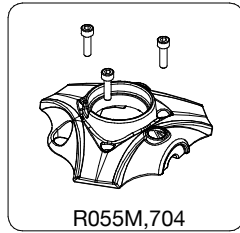

Manfrotto

PROFESSIONAL CAMERA SUPPORTS

ART. MT057C4

R055M,704

R055,708

R055,707

R055,737

R055,739

R3,0037
set of 5

R055M,754

R535,04

R055,738

R055,709B

R055,744

R535,02

R190,621

TO BE MOUNTED
ON TUBES

R536,08

TO BE MOUNTED
ON TUBES

R503,89

R055,710

Tool (TORX T25) included in :
- Spare part R536M,06
- Spare part R535M,24
- Spare part R055,634

R536,07

R536M,06