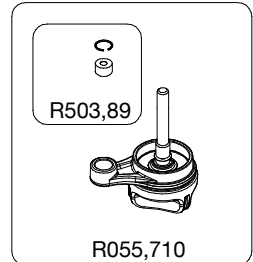

R3,0037
set of 5

R055M,754

R535,04

R055,738

R055,709B

R055,744

R535,02

R190,621

TO BE MOUNTED
ON TUBES

R536,08

TO BE MOUNTED
ON TUBES

R503,89

R055,710

Tool (TORX T25) included in :
- Spare part R536M,06
- Spare part R535M,24
- Spare part R055,634

R536,07

R536M,06