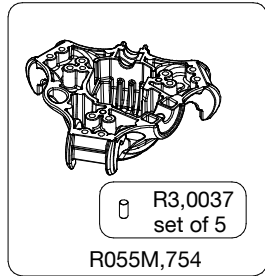

Manfrotto

PROFESSIONAL CAMERA SUPPORTS

ART. MT057C4

R055M,704

R055,708

R055,707

R055,737

R055,739

R3,0037
set of 5

R055M,754

R535,04

R055,738

R055,709B

R055,744

R535,02

R190,621

TO BE MOUNTED
ON TUBES

R536,08

TO BE MOUNTED
ON TUBES

R503,89

R055,710

Tool (TORX T25) included in :
- Spare part R536M,06
- Spare part R535M,24
- Spare part R055,634

R536,07

R536M,06