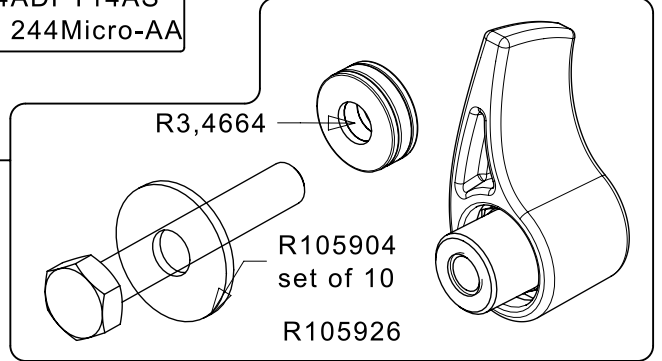

Manfrotto
Imagine More

ART. 244Micro
244Micro-AR
244MicroKIT
244Micro-AA

For serial number
from 0000000

Packaging set of 10

R115916,01 for 244Micro
R115916,02 for 244Micro-AA

- R115916,03 for 244Micro-AR
- R1105971 for 244MicroKit