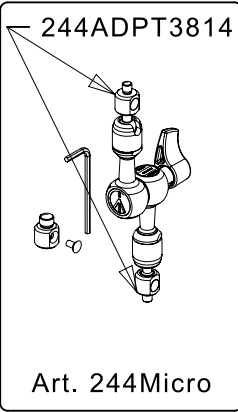

Manfrotto
Imagine More

ART. 244Micro
244Micro-AR
244MicroKIT
244Micro-AA

For serial number
from 0000000

Packaging set of 10

R115916,01 for 244Micro
R115916,02 for 244Micro-AA

- R115916,03 for 244Micro-AR
- R1105971 for 244MicroKit