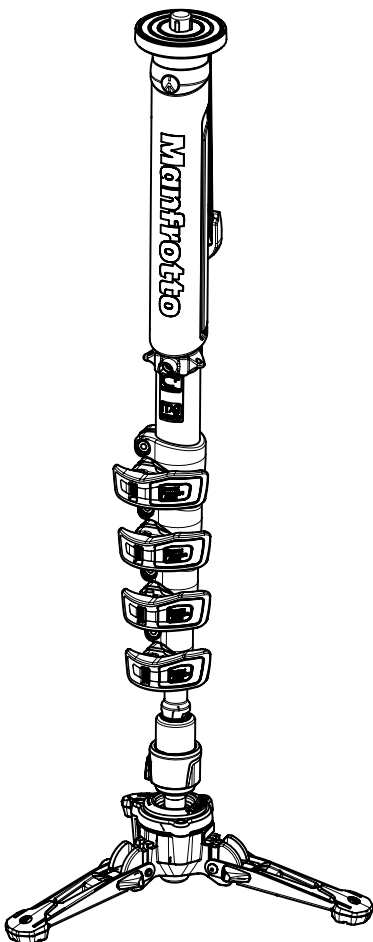

R002,36

Tool (TORX T25) included in:

- Spare part R103984
- Spare part R103985
- Spare part R103986
- Spare part R103987

TO BE MOUNTED ON TUBE

R190,619

R440,60

TO BE MOUNTED ON CLAMPING COLLARS

R108847L3 for MVMXPROC5
R108847L4 for MVMXPROC5US

R558,01

R103984

R103933

R103985

R103934

R103986

R103935

R103987

R103936

Manfrotto
Imagine More

ART. MVMXPROC5
MVMXPROC5US

For serial number
from XXXXXXXX

R190,427

R108848

R108849

R108850

R1088131

R3,2336 set of 3

R110502

R3,2336 set of 3

R110509

R110501

R055,520 set of 3

BOX set of 6
R110597,01 for MVMXPROC5
R110597,02 for MVMXPROC5US