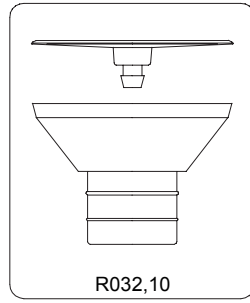

2005-09-30

* For rubber feet with inner hole dm.16,5mm

If your rubber feet have an inner hole dm.43mm, order complete kit cod. R032,10

* For rubber feet with inner hole dm.16,5mm

If your rubber feet have an inner hole dm.33mm, order complete kit cod. R032,09