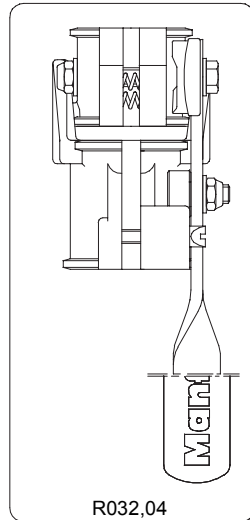

2005-09-30

* For rubber feet with inner hole dm.16,5mm

If your rubber feet have an inner hole dm.43mm, order complete kit cod. R032,10

* For rubber feet with inner hole dm.16,5mm

If your rubber feet have an inner hole dm.33mm, order complete kit cod. R032,09