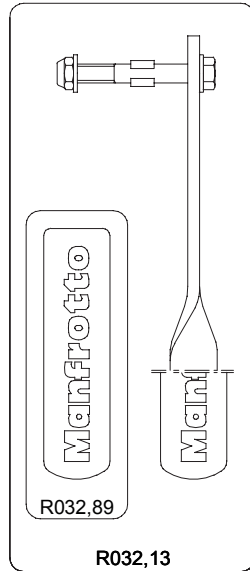

2005-09-30

* For rubber feet with inner hole dm.16,5mm

If your rubber feet have an inner hole dm.43mm, order complete kit cod. R032,10

* For rubber feet with inner hole dm.16,5mm

If your rubber feet have an inner hole dm.33mm, order complete kit cod. R032,09