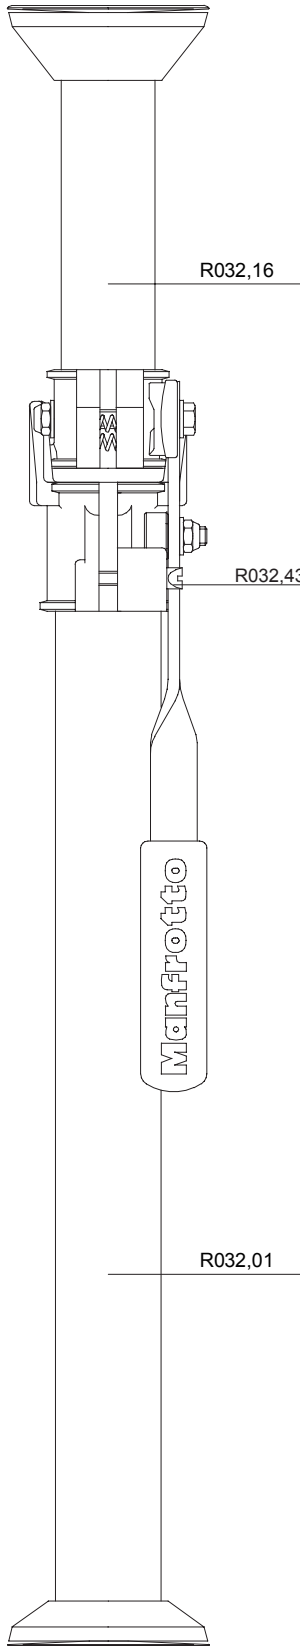

2005-09-30

* For rubber feet with inner hole dm.16,5mm

If your rubber feet have an inner hole dm.43mm, order complete kit cod. R032,10

* For rubber feet with inner hole dm.16,5mm

If your rubber feet have an inner hole dm.33mm, order complete kit cod. R032,09