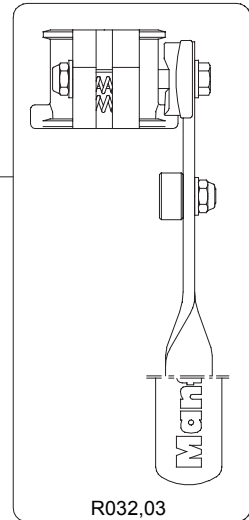

2005-09-30

* For rubber feet with inner hole dm.16,5mm

If your rubber feet have an inner hole dm.43mm, order complete kit cod. R032,10

* For rubber feet with inner hole dm.16,5mm

If your rubber feet have an inner hole dm.33mm, order complete kit cod. R032,09