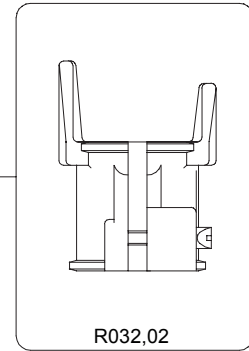

2005-09-30

* For rubber feet with inner hole dm.16,5mm

If your rubber feet have an inner hole dm.43mm, order complete kit cod. R032,10

* For rubber feet with inner hole dm.16,5mm

If your rubber feet have an inner hole dm.33mm, order complete kit cod. R032,09