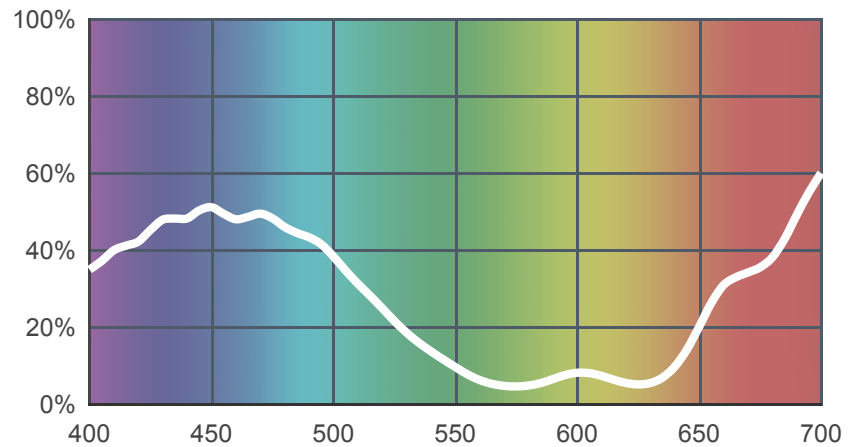

719 Colour Wash Blue

[View on leefilters.com](#) / [Find a Dealer](#)

To allow low intensity tungsten to hold a cold/blue feel.

	Source C 6774K	Tungsten 3200K
Transmission Y	19.3%	15.8%
x	0.188	0.275
y	0.171	0.273
Absorption	0.71	0.8

Light transmitted (Y%)
for each colour
wavelength (nm)

Dimming Source Preview

Created by **Mark Henderson** as a part of The Designer Series.

Rolls:

- **1" Core** 7.62m x 1.22m (25' x 48")
- **2" Core** 7.62m x 1.22m (25' x 48")
- **Quick Roll** Length 7.62m (25') x any width between 2.5cm - 1.17m (1" x 48")

Sheets:

- **Full Sheet** 1.22m x 0.53m (48" x 21")
USA: Full Sheets by special order only.
- **Half Sheet** 0.61m x 0.53m (24" x 21")

Pre-Cut Packs:

- Not available in a pack

LEE Filters