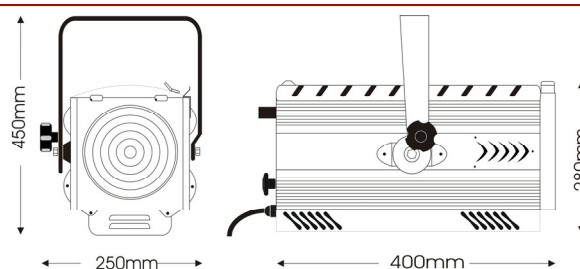

Optical specifications

Optical system	150mm diameter high quality fresnel lens
LED array	RGBW, replaceable
Rated LED life	50,000 hours at 25°C, maintains 70% of original intensity
Beam colours	Any, from RGBW colour mixing
CRI (Colour Rendering Index)	> 90

Accessories

Spare metal colour frame	■ 20100106 □ 20100106B □ 20100106C
4-leaf barndoor	■ 20100306 □ 20100306B □ 20100306C
Hook clamp	20100900 Safety bond 20101300

Photometric data

Spot	RGBW											
Beam dia.	1.1	1.4	1.6	1.8	2.1	2.3	2.5	2.7	3.0	3.2	3.4	m
Red	945	687	504	386	304	247	204	172	146	125	110	
Green	2640	1832	1346	1030	814	660	544	421	390	336	292	
Blue	84	59	43	33	26	21	18	15	13	11	9	
White	3762	2610	1919	1469	1161	940	777	653	556	480	418	
FULL	4400	3055	2245	1719	1358	1100	908	763	651	561	488	
Distance	5	6	7	8	9	10	11	12	13	14	15	m

Flood											
Beam dia.	3.3	4.1	5.0	5.8	6.6	7.5	8.3	m			
Red	137	88	62	44	34	26	22				
Green	344	220	153	112	85	68	55				
Blue	13	9	7	5	4	3	2				
White	618	396	275	201	154	122	99				
FULL	687	440	306	224	171	135	110				
Distance	4	5	6	7	8	9	10	m			

*Data in 1/10 P.A available on request.

LUCI DELLA RIBALTA PROFESSIONAL LIGHTING PRODUCTS

alba f250 RGBW

380W,100/260VAC,DMX512+RDM
led fresnel luminaire

part # ■ 01201200 □ 01201201 ■ 01201202

A high efficiency led module featuring a 380W RGBW COB power source harnessed in the high-specification optics of LDR fresnel spotlights.

Ideal in all applications where heat and energy saving are a concern. Its extremely accurate optics make it the obvious choice in theatrical sets, TV studios, commercial displays and architectural applications where an even, soft-edged beam is required. Standard delivery includes 1.5m mains cable with fitted Power-con and a metal colour frame.

All models in the Alba range are available in 3200K and 5600K white, RGBW and TW, in a choice of 3 finishes: black, white and silver, and 2 stirrups: manual and pole-operated

Luci della Ribalta srl
Via Berna 14
46042 Castel Goffredo (MN), Italy
tel: +39 0376 771777
www.ldr.it info@ldr.it

issue: ap ©2020. LDR reserves the right to alter the specification without prior notice.