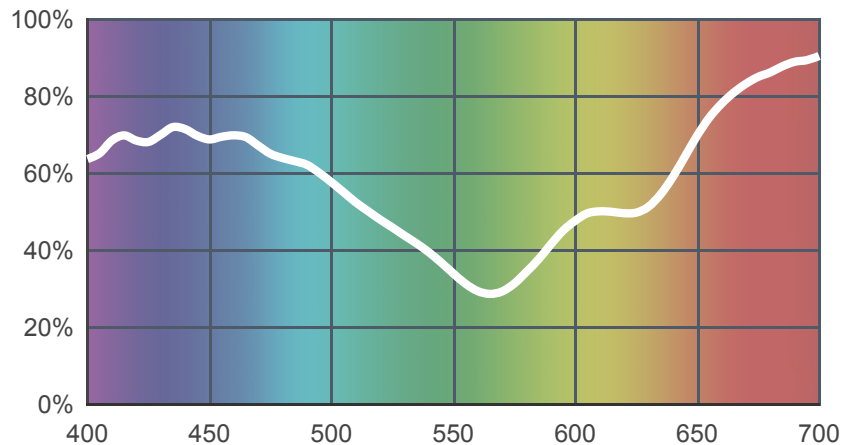

136 Pale Lavender

[View on leefilters.com](#) / [Find a Dealer](#)

Great for pantomimes and ballroom sets. Also enhances dark skin tones in follow spots.

	Source C 6774K	Tungsten 3200K
Transmission Y	43.2%	42.8%
x	0.288	0.412
y	0.254	0.348
Absorption	0.36	0.37

Light transmitted (Y%)
for each colour
wavelength (nm)

Dimming Source Preview

Rolls:

- **1" Core** 7.62m x 1.22m (25' x 48")
- **2" Core** 7.62m x 1.22m (25' x 48")
- **Quick Roll** Length 7.62m (25') x any width between 2.5cm - 1.17m (1" x 48")

Sheets:

- **Full Sheet** 1.22m x 0.53m (48" x 21")
USA: Full Sheets by special order only.
- **Half Sheet** 0.61m x 0.53m (24" x 21")

Pre-Cut Packs:

- Not available in a pack

LEE Filters