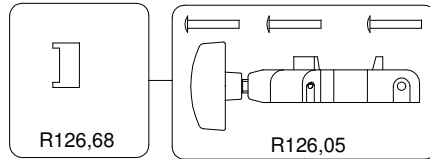

# Manfrotto

PROFESSIONAL LIGHTING SUPPORTS

R126,14

R126,13

R126,12