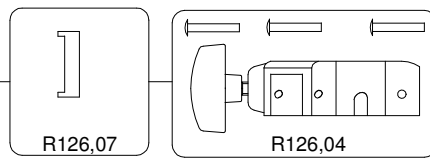

# Manfrotto

PROFESSIONAL LIGHTING SUPPORTS

R126,14

R126,13

R126,12