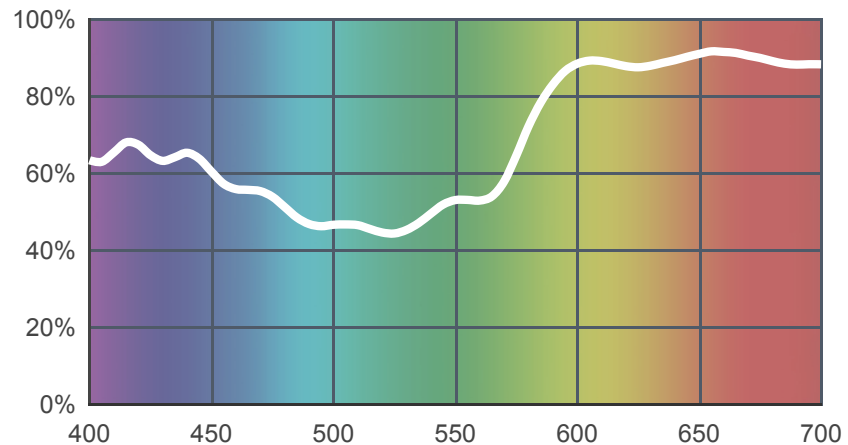

153 Pale Salmon

[View on leefilters.com](#) / [Find a Dealer](#)

Good for backlighting in conjunction with white light.

	Source C 6774K	Tungsten 3200K
Transmission Y	64.9%	67.1%
x	0.362	0.473
y	0.303	0.378
Absorption	0.19	0.17

Light transmitted (Y%)
for each colour
wavelength (nm)

Dimming Source Preview

Rolls:

- **1" Core** 7.62m x 1.22m (25' x 48")
- **2" Core** 7.62m x 1.22m (25' x 48")
- **Quick Roll** Length 7.62m (25') x any width between 2.5cm - 1.17m (1" x 48")

Sheets:

- **Full Sheet** 1.22m x 0.53m (48" x 21")
USA: Full Sheets by special order only.
- **Half Sheet** 0.61m x 0.53m (24" x 21")

Pre-Cut Packs:

- Not available in a pack

LEE Filters