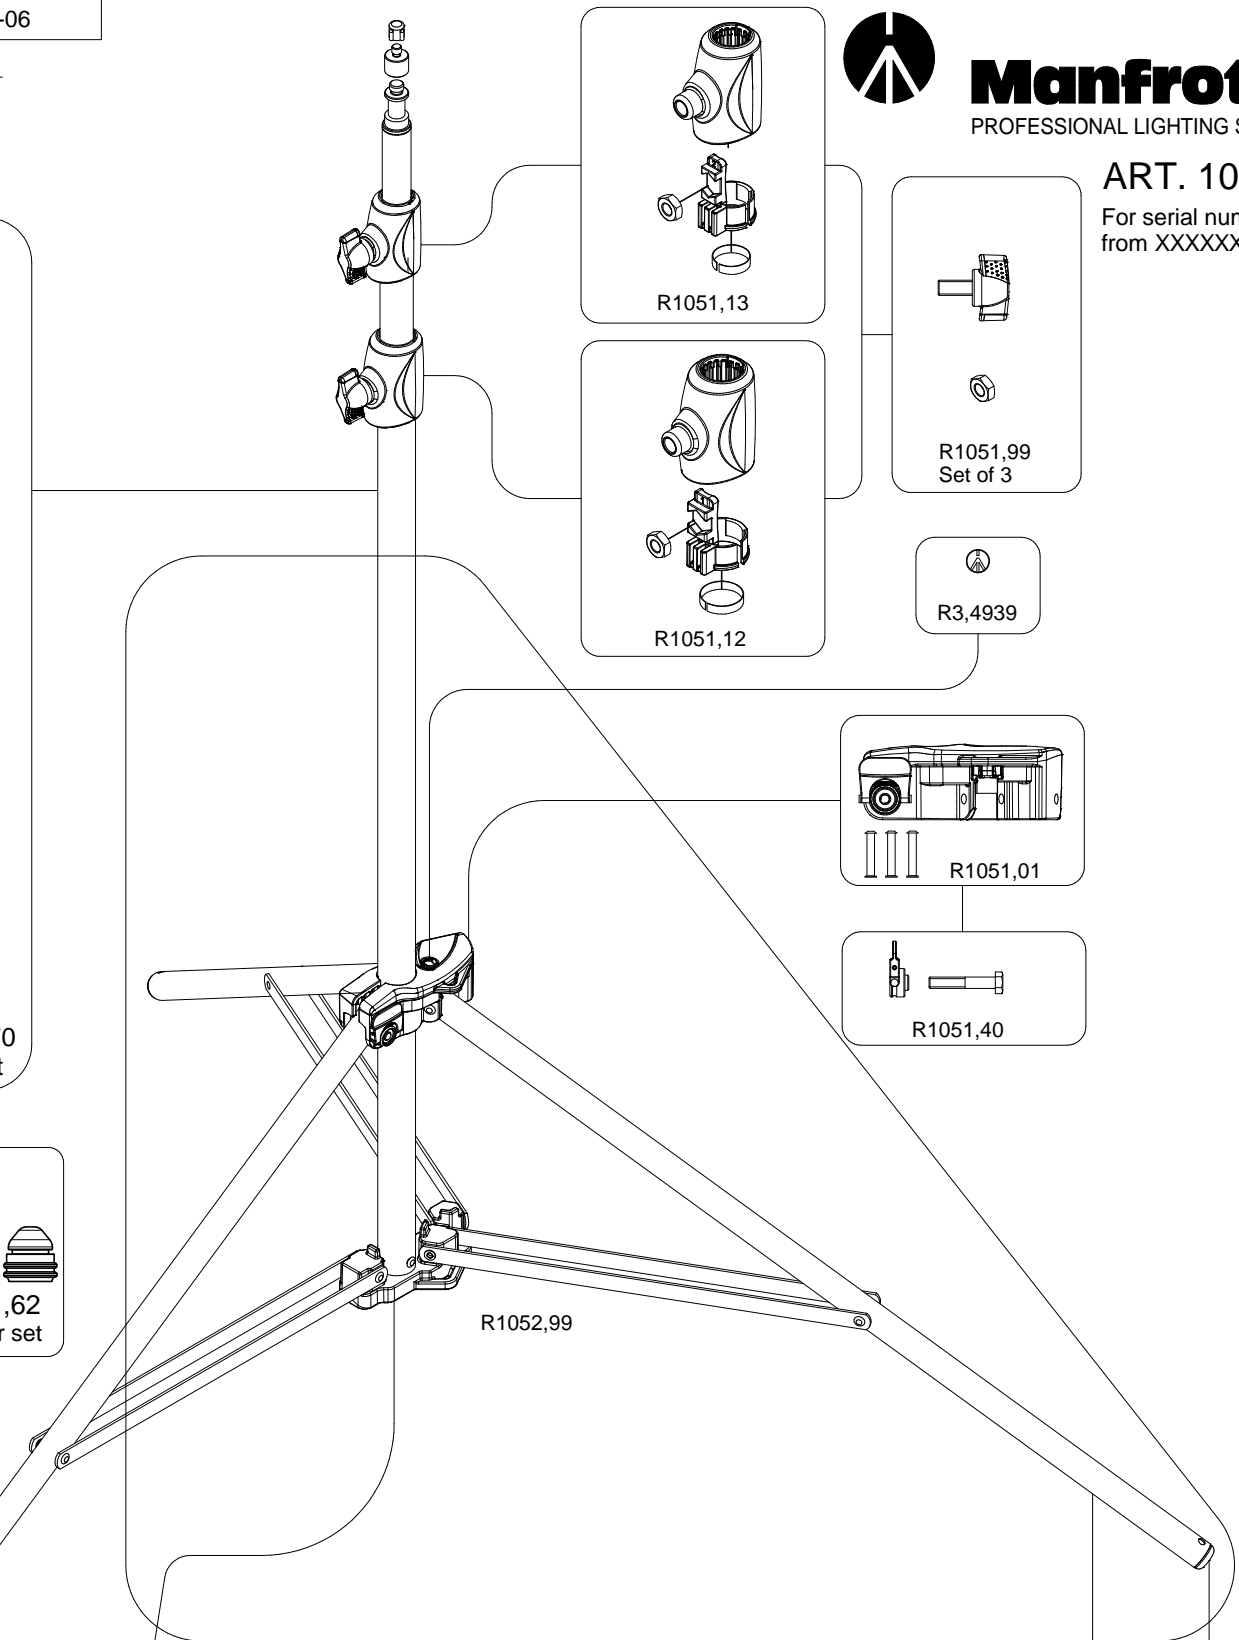

ART. 015

R105270  
Tube kit

R1051,62  
Washer set

R1052,99

R1052,18B

# Manfrotto

PROFESSIONAL LIGHTING SUPPORTS

## ART. 1052BAC

For serial number  
from XXXXXX

R1051,13

R1051,12

R1051,99  
Set of 3

R3,4939

R1051,01

R1051,40