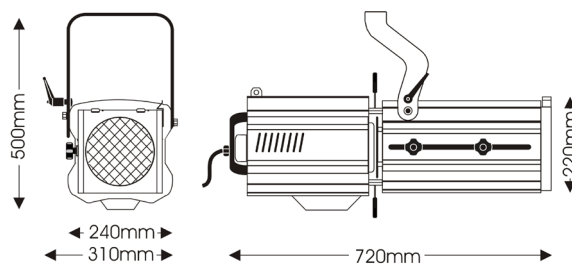

Mechanical specifications

Paint/Finish	black epoxy powder paint
Lamp House Construction	extruded aluminium and sheet steel
Reflector	68mm diameter, glass
Optical system	double condenser with variable zoom
Mounting & suspension	steel stirrup with 12mm centre hole and DIN mounting.
Handle	rear
Weight/Packed weight	14 kg / 17kg
Packed volume	0.17m³
Filter cut size	185 x 185mm
Accessory runners	3 slots
Safety guard	supplied
Colour frame	metal, 185 x 185mm, supplied
Lamp access	hinged base
Lens access	hinged panel on bottom of lamp tube

Operational specifications

Focus adjustment	slide zoom controls (dia/softness) at side
Lamp alignment	factory set
Beam Shaping	4 shutters, included + iris, accessory
Positional adjustment	lever tilt clamp

Lamp types

2000W	CP72 GY16 230/240V 3200K 480 hrs

Accessories

Lamps	see above
Spare metal colour frame	20100106
Spare safety guard	20100206
Iris diaphragm	20100707
Gobo holder, A/B size, metal	20100807
Hook clamp HD	20101000
Safety bond	20101300

Photometric data

Narrow focus		CP72									
Beam dia.	2.5	3.2	3.8	4.4	5.1	5.7	6.3	7.0	7.6	m	
lux	4328	2770	1924	1413	1082	855	693	572	481		
Distance	8	10	12	14	16	18	20	22	24	m	

Wide focus

Beam dia.	3.9	5.2	6.5	7.8	9.1	10.4	11.7	13.0	14.3	m
lux	5556	3152	2000	1389	1020	781	617	500	413	
Distance	6	8	10	12	14	16	18	20	22	m

LUCI DELLA RIBALTA PROFESSIONAL LIGHTING PRODUCTS

tono® 18/36 plus

2000W

profile spotlight

part number : ☒ 10904030 ☐ 10904031 ☐ 10904032

For closer projection in larger venues, this wide-angle 18° - 36° 2000W spotlight incorporates a zoom focus double condenser optical system, rotating gate, a cranked fork and a double microswitch interlock for safe lamp replacement.

A colour frame, safety guard, 4 beam shutters and 2m mains cable are also included.

Luci della Ribalta srl
Via Berna 14
46042 Castel Goffredo (MN), Italy
tel: +39 0376 771777
fax: +39 0376 772140

www.ldr.it info@ldr.it
issue: ap ©2020. LDR reserves the right to alter the specification without prior notice.