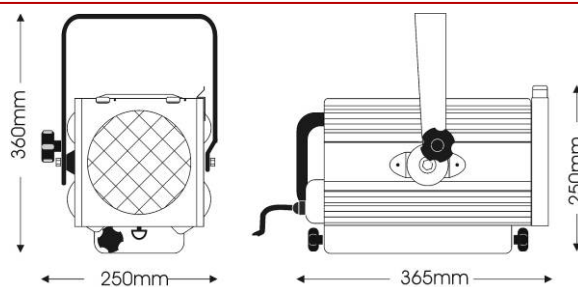

Mechanical specifications

Paint/Finish	black white or silver epoxy powder paint
Lamp house construction	extruded aluminium and sheet steel
Reflector	100mm diameter aluminium
Lens	150mm diameter Pebble-Convex
Mounting & suspension	steel stirrup with 12mm centre hole and DIN mounting. Stirrup rotates 360° around the body of the luminaire
Rear handle	yes
Weight/Packed weight	6.2kg / 7,6kg
Packed volume	0.05m ³
Filter cut size	185 x 185mm
Accessory runners	3 slots
Safety guard	included
Colour frame	metal, 185x185mm, supplied
Lamp access	hinged base
Lens access	front and via lamp access

Photometric data

Spot focus	CP90									
Beam dia.	1.3	1.4	1.5	1.7	1.8	2.0	2.1	2.2	2.4	m
lux	3022	2448	2023	1700	1449	1249	1088	956	847	
Distance	9	10	11	12	13	14	15	16	17	m

Flood focus

Beam dia.	2.3	3.5	4.6	5.8	6.9	8.1	9.2	10.4	11.5	m
lux	2440	1084	610	390	271	199	153	120	98	
Distance	2	3	4	5	6	7	8	9	10	m

LUCI DELLA RIBALTA PROFESSIONAL LIGHTING PRODUCTS

nota[®] pc1200 *plus*
650W – 1200W
pebble-convex

part number : ■10852000 □10852001 ■10852002

Quality 1/1200W pc spotlight with a screw focus variable-spread tight-edged beam, an easily adjustable lamp position for either 1000W or 1200W lamps, effective tilt lock and double-microswitch interlock for safe lamp replacement.