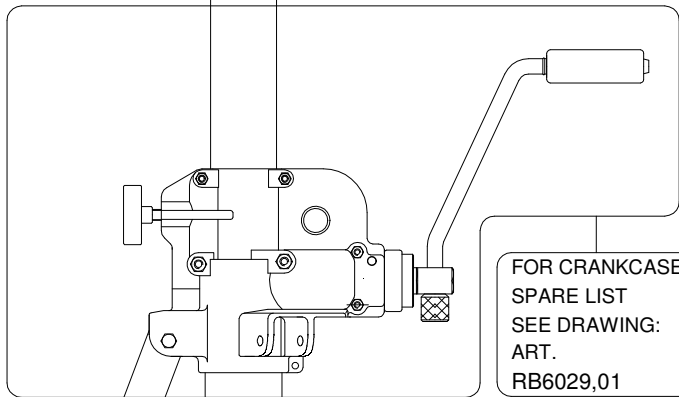

FOR 3rd SCT
SPARE LIST
SEE DRAWING:
ART.
RB6029,02

FOR GEARED COLUMN
ORDER CODE:
R387,19

FOR CRANKCASE
SPARE LIST
SEE DRAWING:
ART.
RB6029,01