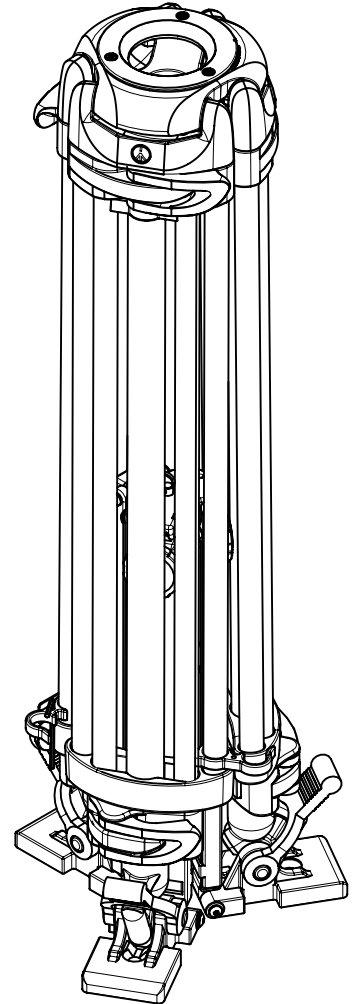

ART. MVTTWINMA
ART. MVTTWINMAUS

For spare parts

- R545,213
- R545,113
- R545,112

refer to user manual

R540,40

R545,01

R545,07

R545,112

R545,02

R545,25
set of 6

R545,113

R545,02

R545,25
set of 6

R545,214

R545,214L
set of 3
LASER.

R3,2336
set of 3

R545,22
set of 3

R545,114

BOX

FOR MVTTWINMA see
RI,500,18,13 set of 4

FOR MVTTWIMAUS see
RI,500,18,14 set of 4