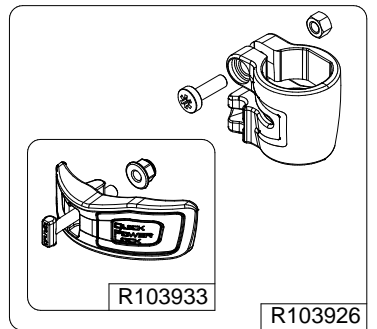

Manfrotto
Imagine More

ART. MT055XPRO3
From serial number 0 to A6224655

Tool (TORX T25) included in :

- Spare part R103951
- Spare part R103952
- Spare part R103926
- Spare part R103927
- Spare part R1039232

R103940
set of n°2 pcs

R103954

set of
n°3 pcs

R190,427

R103967K
(TUBE WITHOUT ENDGRAVINGS)
R103967LK
(TUBE WITH ENDGRAVINGS)

BOX
R11039183 box for MT055XPRO3

R103933

R103926

R103968

R103969

R103945

R1039232
set of n°3 pcs

R103934

R103927