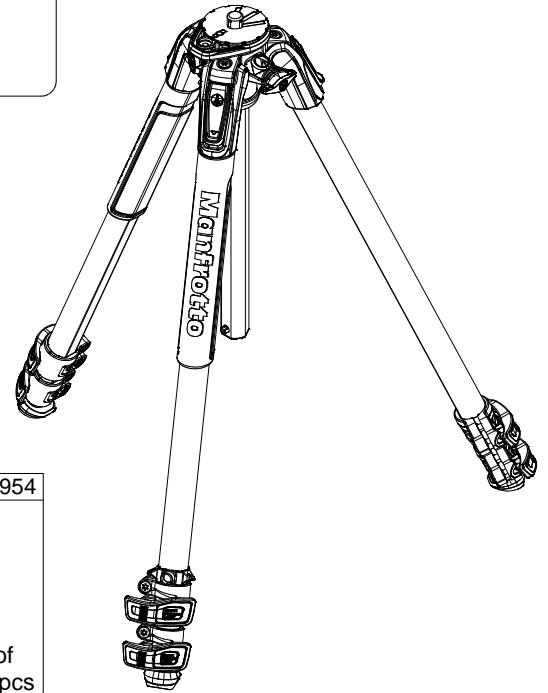

Manfrotto
Imagine More

ART. MT055XPRO3
From serial number 0 to A6224655

Tool (TORX T25) included in :

- Spare part R103951
- Spare part R103952
- Spare part R103926
- Spare part R103927
- Spare part R1039232

R103940
set of n°2 pcs

R103954

set of
n°3 pcs

R190,427

R103967K
(TUBE WITHOUT ENDGRAVINGS)
R103967LK
(TUBE WITH ENDGRAVINGS)

BOX
R11039183 box for MT055XPRO3

R103933

R103926