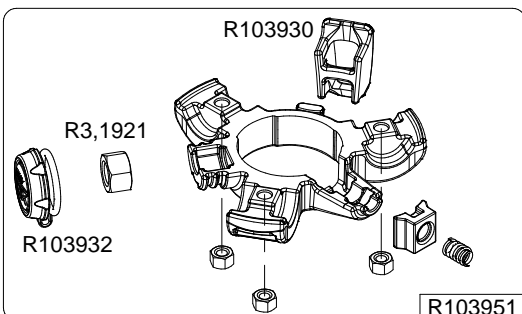

Manfrotto
Imagine More

ART. MT055XPRO3
From serial number 0 to A6224655

Tool (TORX T25) included in :

- Spare part R103951
- Spare part R103952
- Spare part R103926
- Spare part R103927
- Spare part R1039232

R103940
set of n°2 pcs

R103954

set of
n°3 pcs

R190,427

R103967K
(TUBE WITHOUT ENDGRAVINGS)
R103967LK
(TUBE WITH ENDGRAVINGS)

BOX
R11039183 box for MT055XPRO3

R103933

R103926

R103968

R103969

R103945

R1039232
set of n°3 pcs

R103934

R103927