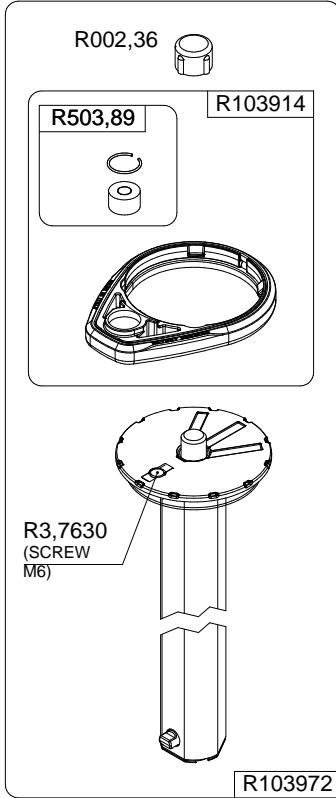

Manfrotto
Imagine More

ART. MT055XPRO3
From serial number 0 to A6224655

Tool (TORX T25) included in :

- Spare part R103951
- Spare part R103952
- Spare part R103926
- Spare part R103927
- Spare part R1039232

R103940
set of n°2 pcs

R103954

set of
n°3 pcs

R190,427

R103967K
(TUBE WITHOUT ENDGRAVINGS)
R103967LK
(TUBE WITH ENDGRAVINGS)

BOX
R11039183 box for MT055XPRO3

R103933

R103926

R103968

R103969

R103945

R1039232
set of n°3 pcs

R103934

R103927