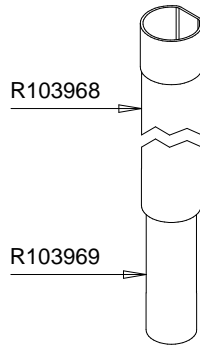

Manfrotto
Imagine More

ART. MT055XPRO3
From serial number 0 to A6224655

Tool (TORX T25) included in :

- Spare part R103951
- Spare part R103952
- Spare part R103926
- Spare part R103927
- Spare part R1039232

R103940
set of n°2 pcs

R103954

set of
n°3 pcs

R190,427

R103967K
(TUBE WITHOUT ENDGRAVINGS)
R103967LK
(TUBE WITH ENDGRAVINGS)

BOX
R11039183 box for MT055XPRO3

R103933

R103926

R103968

R103969

R103945

R1039232
set of n°3 pcs

R103934

R103927