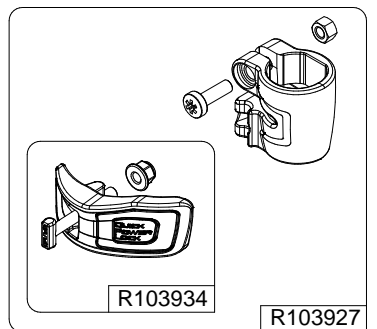

Manfrotto
Imagine More

ART. MT055XPRO3
From serial number 0 to A6224655

Tool (TORX T25) included in :

- Spare part R103951
- Spare part R103952
- Spare part R103926
- Spare part R103927
- Spare part R1039232

R103968

R103969

R103945

R1039232
set of n°3 pcs

R103934

R103927