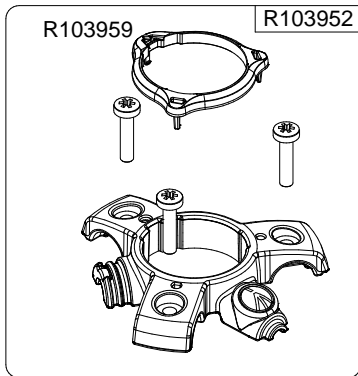

Manfrotto
Imagine More

ART. MT055XPRO3
From serial number 0 to A6224655

Tool (TORX T25) included in :

- Spare part R103951
- Spare part R103952
- Spare part R103926
- Spare part R103927
- Spare part R1039232

R103940
set of n°2 pcs

R103954

set of
n°3 pcs

R190,427

R103967K
(TUBE WITHOUT ENDGRAVINGS)
R103967LK
(TUBE WITH ENDGRAVINGS)

BOX
R11039183 box for MT055XPRO3

R103933

R103926

R103968

R103969

R103945

R1039232
set of n°3 pcs

R103934

R103927