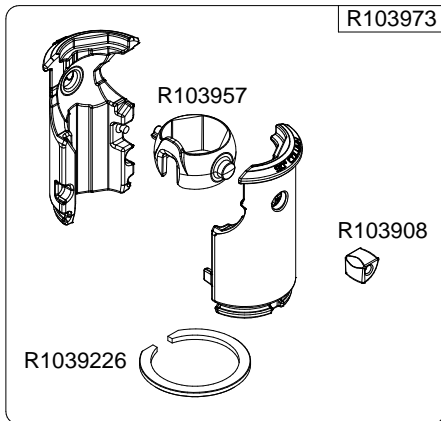

Manfrotto
Imagine More

ART. MT055XPRO3
From serial number 0 to A6224655

Tool (TORX T25) included in :

- Spare part R103951
- Spare part R103952
- Spare part R103926
- Spare part R103927
- Spare part R1039232

R103940
set of n°2 pcs

R103954

set of
n°3 pcs

R190,427

R103967K
(TUBE WITHOUT ENDGRAVINGS)
R103967LK
(TUBE WITH ENDGRAVINGS)

BOX
R11039183 box for MT055XPRO3

R103933

R103926

R103968

R103969

R103945

R1039232
set of n°3 pcs

R103934

R103927