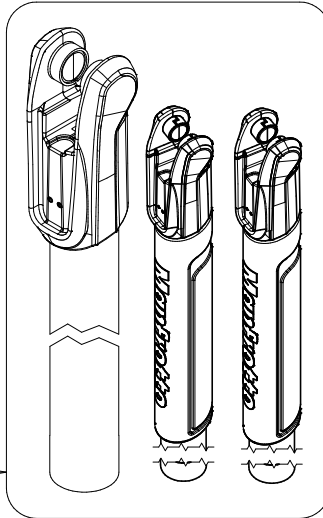

Manfrotto
Imagine More

ART. MT055XPRO3
From serial number 0 to A6224655

Tool (TORX T25) included in :

- Spare part R103951
- Spare part R103952
- Spare part R103926
- Spare part R103927
- Spare part R1039232

R103940
set of n°2 pcs

R103954

set of
n°3 pcs

R190,427

R103967K
(TUBE WITHOUT ENDGRAVINGS)
R103967LK
(TUBE WITH ENDGRAVINGS)

BOX
R11039183 box for MT055XPRO3

R103933

R103926

R103968

R103969

R103945

R1039232
set of n°3 pcs

R103934

R103927