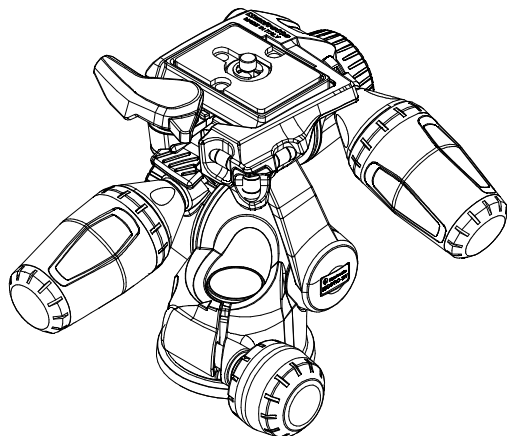

Manfrotto
Imagine More

ART. : MK190XPRO3-3W

ART: MK190XPRO3-3WCN

For head spare list see drawing art. MHXPRO-3W

For tripod spare list see drawing :
- art. MT190XPRO3
- art. MT190XPRO3CN

BOX

RI1039137 box for MK190XPRO3-3W
RI103913701 box for MK190XPRO3-3WCN