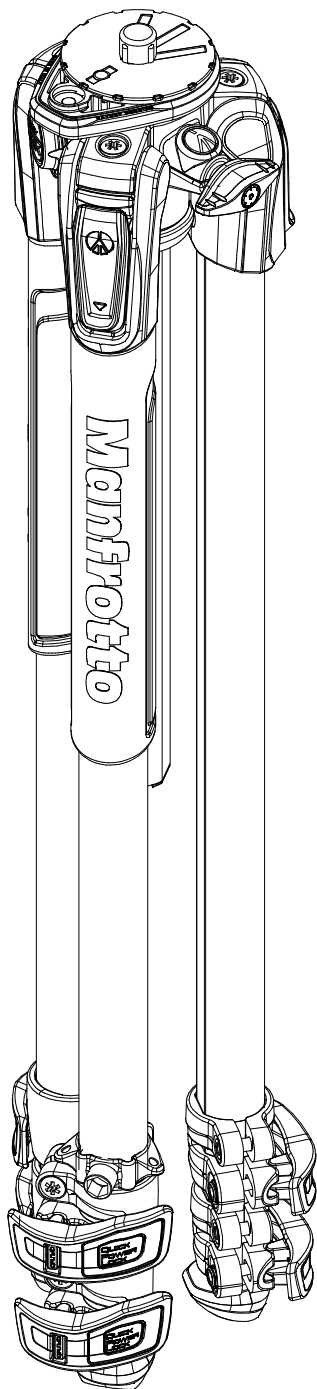

Manfrotto
Imagine More

ART. : MK190XPRO3-3W

ART: MK190XPRO3-3WCN

For head spare list see drawing art. MHXPRO-3W

For tripod spare list see drawing :
- art. MT190XPRO3
- art. MT190XPRO3CN

BOX

RI1039137 box for MK190XPRO3-3W
RI103913701 box for MK190XPRO3-3WCN