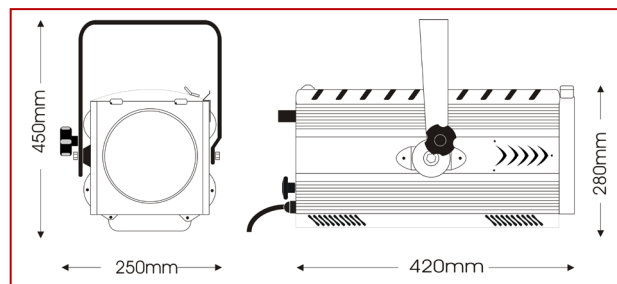

Optical specifications

Optical system	150mm diameter high quality pebble-convex lens
LED array	RGBW, replaceable
Rated LED life	50,000 hours at 25°C, , maintains 70% of original intensity
Beam colours	Any, from RGBW colour mixing
CRI (Colour Rendering Index)	> 90

Accessories

Spare metal colour frame	■ 20100106 □ 20100106B □ 20100106C
4-leaf barndoor	■ 20100306 □ 20100306B □ 20100306C
Hook clamp	20100900 Safety bond 20101300

Photometric data

Spot	RGBW										
Beam dia.	1.1	1.3	1.5	1.7	1.9	2.1	2.3	2.5	2.7	2.9	3.2 m
Red	308	213	157	119	95	77	64	53	45	39	34
Green	836	580	426	326	257	209	172	145	123	106	92
Blue	35	24	17	11	9	8	7	6	5	4	3
White	1452	1008	740	567	447	363	300	251	214	184	161
FULL	1562	1084	796	610	481	390	322	271	231	199	174
Distance	5	6	7	8	9	10	11	12	13	14	15 m

Flood

Beam dia.	m										
Red	61	39	27	19	15	12	10				
Green	171	110	75	56	42	34	27				
Blue	9	6	5	4	3	2	1				
White	309	198	137	100	78	60	50				
FULL	330	211	146	107	82	64	52				
Distance	4	5	6	7	8	9	10	m			

LUCI DELLA RIBALTA PROFESSIONAL LIGHTING PRODUCTS

alba pc250 RGBW

380W,100/260VAC,DMX512+RDM
led pebble-convex luminaire

part # ■ 01202200 □ 01202201 ■ 01202202

A high efficiency led module featuring a 380W RGBW COB power source harnessed in the high-specification optics of LDR pebble-convex spotlights.

Ideal in all applications where heat and energy saving are a concern. Its extremely accurate optics make it the obvious choice in theatrical sets, TV studios, commercial displays and architectural applications where an even, tight-edged beam in bright and powerful colours is required. Standard delivery includes 1.5m mains cable with fitted Power-con and a metal colour frame.

All models in the Alba range are available in 3200K and 5600K white, RGBW and TW, in a choice of 3 finishes: black, white and silver, and 2 stirrups: manual and pole-operated

Luci della Ribalta srl
Via Berna 14
46042 Castel Goffredo (MN), Italy
tel: +39 0376 771777
www.ldr.it info@ldr.it

issue: ap ©2020. LDR reserves the right to alter the specification without prior notice.