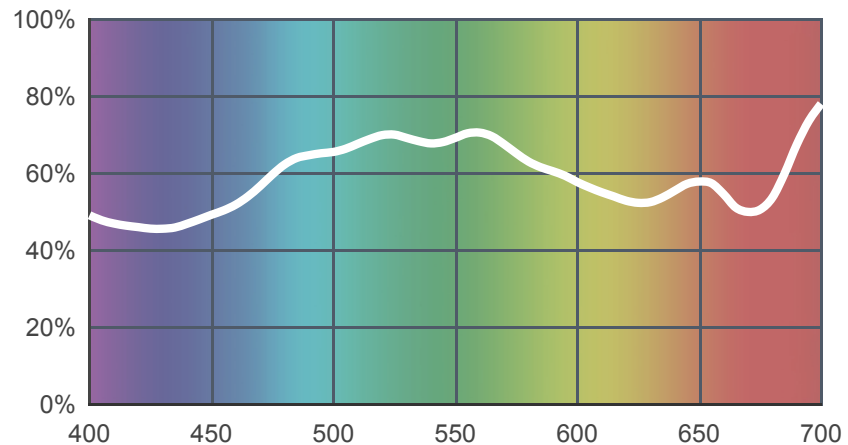

733 Damp Squib

[View on leefilters.com](#) / [Find a Dealer](#)

A dirty green, reduces warmth.
Good for cross lighting.

	Source C 6774K	Tungsten 3200K
Transmission Y	63.6%	62.6%
x	0.312	0.416
y	0.351	0.424
Absorption	0.2	0.2

Light transmitted (Y%)
for each colour
wavelength (nm)

Dimming Source Preview

Created by **Paule Constable** as a part of The Designer Series.

Rolls:

- **1" Core** 7.62m x 1.22m (25' x 48")
- **2" Core** 7.62m x 1.22m (25' x 48")
- **Quick Roll** Length 7.62m (25') x any width between 2.5cm - 1.17m (1" x 48")

Sheets:

- **Full Sheet** 1.22m x 0.53m (48" x 21")
USA: Full Sheets by special order only.
- **Half Sheet** 0.61m x 0.53m (24" x 21")

Pre-Cut Packs:

- Not available in a pack

LEE Filters