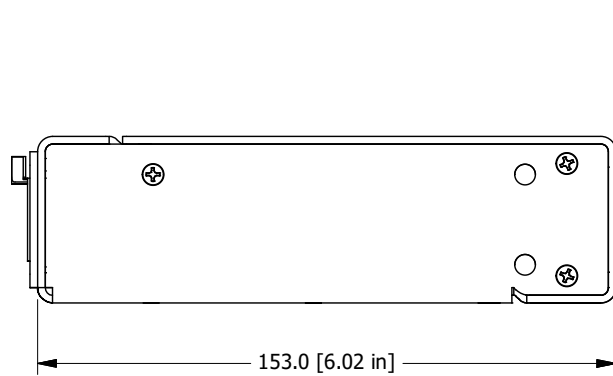

Back view pictured with the following optional DMX modules:

Port A: 5-Pin XLR Female Module

Port B: 5-Pin XLR Male Module

Port C: Ethercon RJ45 Module

Port D: Terminal Block Module

TITLE CueServer 2 Pro		SCALE 1 / 2	UNITS MM	PROJECTION First Angle	DATE 8/24/2017	 Interactive Technologies, Inc. 5295 Lake Pointe Center Drive, Suite 100 Cumming, GA 30041 Phone: 678-455-9019 www.interactive-online.com
DOC NO.	PART NO. CS-900	REV A	SIZE A	SHEET 1 OF 1	CREATED BY George Dejmajl	