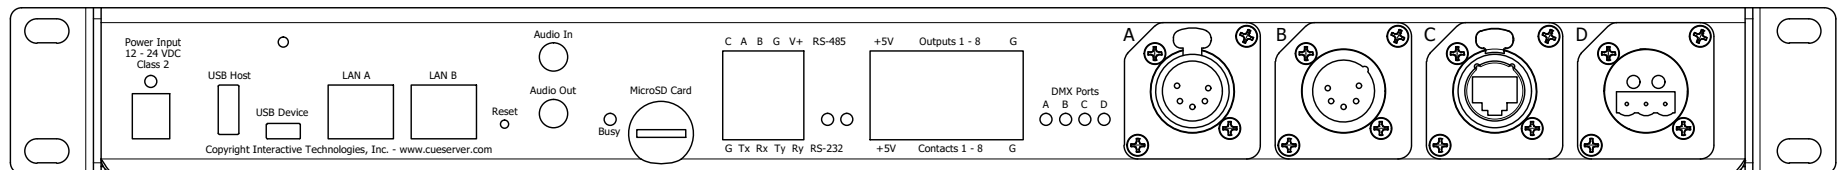

Back view pictured with the following optional DMX modules:

Port A: 5-Pin XLR Female Module

Port B: 5-Pin XLR Male Module

Port C: Ethercon RJ45 Module

Port D: Terminal Block Module

TITLE CueServer 2 Pro		SCALE 1 / 2	UNITS MM	PROJECTION First Angle	DATE 8/24/2017	 Interactive Technologies, Inc. 5295 Lake Pointe Center Drive, Suite 100 Cumming, GA 30041 Phone: 678-455-9019 www.interactive-online.com
DOC NO.	PART NO. CS-900	REV A	SIZE A	SHEET 1 OF 1	CREATED BY George Dejmajl	