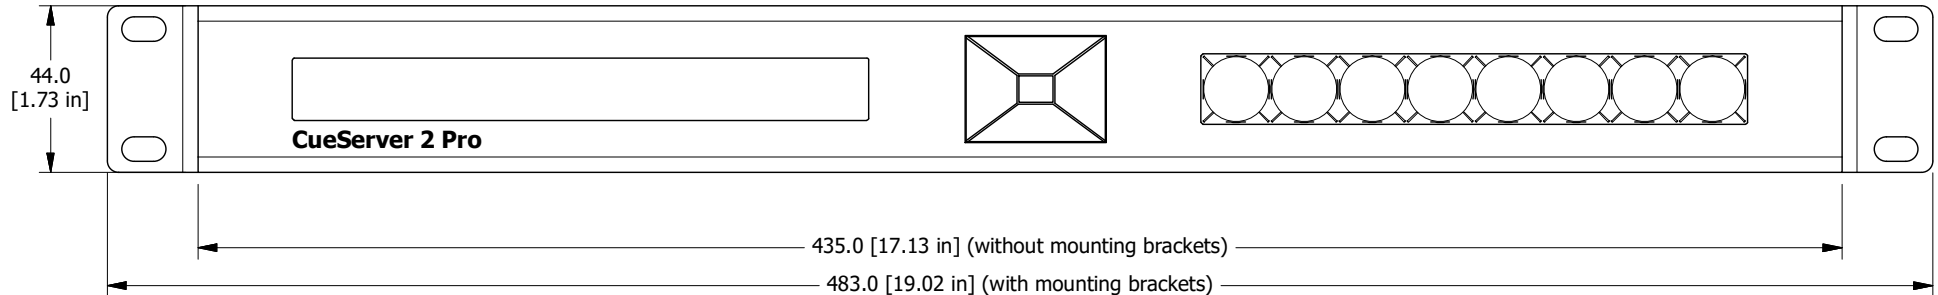

Back view pictured with the following optional DMX modules:

Port A: 5-Pin XLR Female Module

Port B: 5-Pin XLR Male Module

Port C: Ethercon RJ45 Module

Port D: Terminal Block Module

TITLE CueServer 2 Pro		SCALE 1 / 2	UNITS MM	PROJECTION First Angle	DATE 8/24/2017	 Interactive Technologies, Inc. 5295 Lake Pointe Center Drive, Suite 100 Cumming, GA 30041 Phone: 678-455-9019 www.interactive-online.com
DOC NO.	PART NO. CS-900	REV A	SIZE A	SHEET 1 OF 1	CREATED BY George Dejmajl	