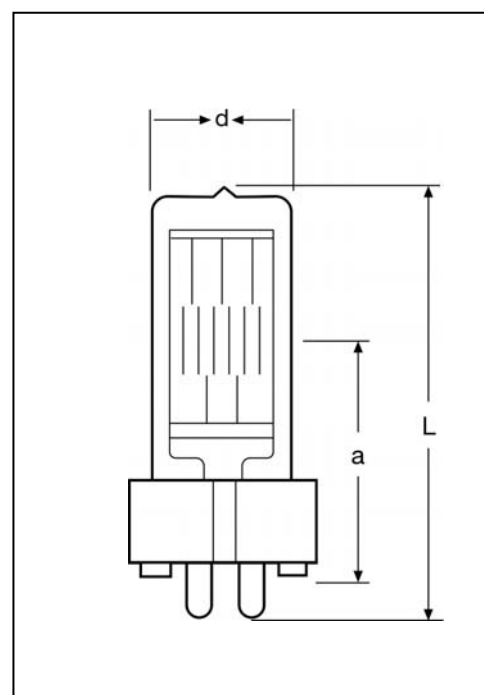

Edition: 05/06 - subject to change

Supersedes: /
Status: valid

64744 (230V)

■ Product description

The OSRAM 64744 is used for most 1K theatre lighting and fitted into Fresnel, Profile, PC Spot and Follow Spot luminaires. The 64745 CP/70 is an equivalent for 3200K.

■ Technical Data

Lamp / order reference		64744
ANSI		FWP
LIF		T/19
Rated lamp wattage	W	1000
Rated lamp voltage	V	230
Average life-time	h	750
Color temperature	K	3000
Luminous flux	lm	21150
Luminous efficacy	lm/W	20.5
Base		GX9.5
Diameter d	mm	25 ± 1
Lamp length L	mm	110 max.
LCL a	mm	55 ± 2
Filament dimensions (w x h)	mm	13 x 15
Type of coil		biplan

■ Lamp operation

Max. pinch seal temperature	°C	350°C max.
Burning position		s90
Fuse protection		6A quick