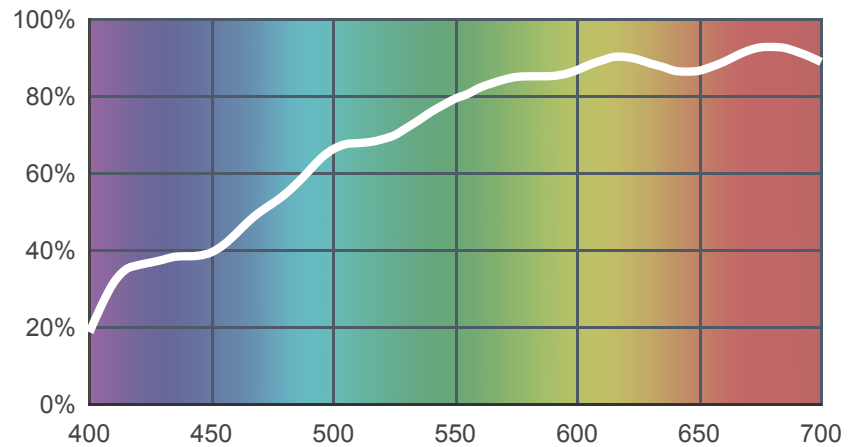

764 Sun Colour Straw

[View on leefilters.com](http://leefilters.com) / [Find a Dealer](#)

Adds warmth, bright sunlight.

	Source C 6774K	Tungsten 3200K
Transmission Y	80.5%	82.3%
x	0.365	0.465
y	0.38	0.426
Absorption	0.09	0.08

Light transmitted (Y%)
for each colour
wavelength (nm)

Dimming Source Preview

Created by **David Hersey** as a part of The Designer Series.

Rolls:

- **1" Core** 7.62m x 1.22m (25' x 48")
- **2" Core** 7.62m x 1.22m (25' x 48")
- **Quick Roll** Length 7.62m (25') x any width between 2.5cm - 1.17m (1" x 48")

Sheets:

- **Full Sheet** 1.22m x 0.53m (48" x 21")
USA: Full Sheets by special order only.
- **Half Sheet** 0.61m x 0.53m (24" x 21")

Pre-Cut Packs:

- **Inspiration Pack 2**

LEE Filters