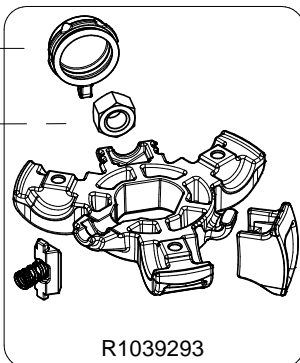

R1039293

R103930

R103945

R103924

R103925

R1039230
set of n°3 pcs