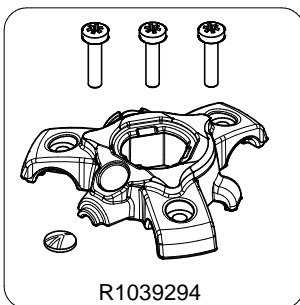

Manfrotto
Imagine More

ART. MT190X3

R103923L2K:
For serial number from 0 to A6277142

R1039294 - R1039293:
For serial number from A4419875

R002,36
set of 10 

R1039127

Tool (TORX T25) included in :

- Spare part R1039293
- Spare part R1039294
- Spare part R103927
- Spare part R103928

R3,7630
(SCREW M6)

R1039274

R103939
set of n°2 pcs

R103904

set of
n°3 pcs

R1039244

R190,427

R103923L2K