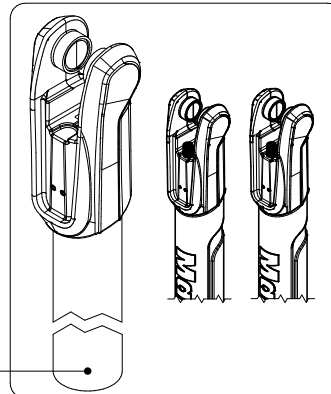

Manfrotto
Imagine More

ART. MT190X3

R103923L2K:
For serial number from 0 to A6277142

R1039294 - R1039293:
For serial number from A4419875

R002,36
set of 10 

R1039127

Tool (TORX T25) included in :

- Spare part R1039293
- Spare part R1039294
- Spare part R103927
- Spare part R103928

R3,7630
(SCREW M6)

R1039274

R103939
set of n°2 pcs

R103904

set of
n°3 pcs

R1039244

R190,427

R103923L2K