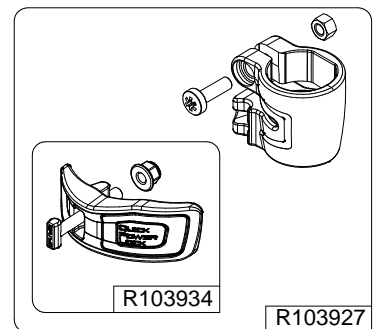

R103934

R103927