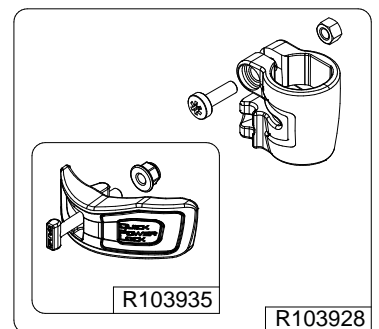

R103935

R103928

BOX

RI1039469.01box for MT190X3