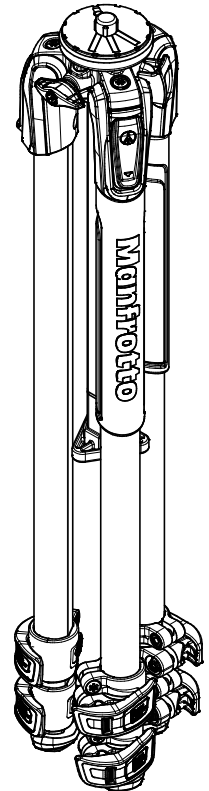

Manfrotto
Imagine More

ART. MT190X3

R103923L2K:
For serial number from 0 to A6277142

R1039294 - R1039293:
For serial number from A4419875

R002,36
set of 10 

R1039127

Tool (TORX T25) included in :

- Spare part R1039293
- Spare part R1039294
- Spare part R103927
- Spare part R103928

R3,7630
(SCREW M6)

R1039274

R103939
set of n°2 pcs

R103904

set of
n°3 pcs

R1039244

R190,427

R103923L2K

R1039294

R103932

R3,1921

R1039293

R103930

R103945

R103924

R103925