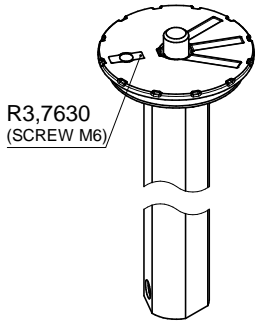

Manfrotto
Imagine More

ART. MT190X3

R103923L2K:
For serial number from 0 to A6277142

R1039294 - R1039293:
For serial number from A4419875

R002,36
set of 10 

R1039127

Tool (TORX T25) included in :

- Spare part R1039293
- Spare part R1039294
- Spare part R103927
- Spare part R103928

R3,7630
(SCREW M6)

R1039274

R103939
set of n°2 pcs

R103904

set of
n°3 pcs

R1039244

R190,427

R103923L2K