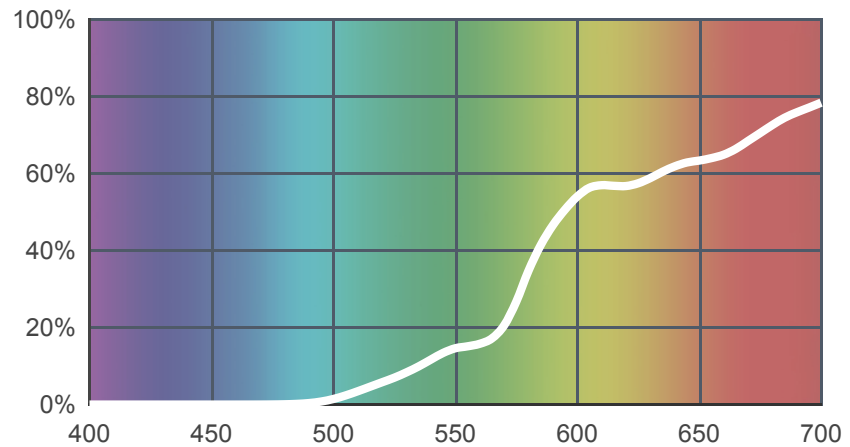

777 Rust

[View on leefilters.com](#) / [Find a Dealer](#)

A vivid rust colour effect.

	Source C 6774K	Tungsten 3200K
Transmission Y	24.3%	30.3%
x	0.576	0.608
y	0.416	0.389
Absorption	0.61	0.52

Light transmitted (Y%)
for each colour
wavelength (nm)

Dimming Source Preview

Created by **Mark Henderson** as a part of The Designer Series.

Rolls:

- **1" Core** 7.62m x 1.22m (25' x 48")
- **2" Core** 7.62m x 1.22m (25' x 48")
- **Quick Roll** Length 7.62m (25') x any width between 2.5cm - 1.17m (1" x 48")

Sheets:

- **Full Sheet** 1.22m x 0.53m (48" x 21")
USA: Full Sheets by special order only.
- **Half Sheet** 0.61m x 0.53m (24" x 21")

Pre-Cut Packs:

- Not available in a pack

LEE Filters