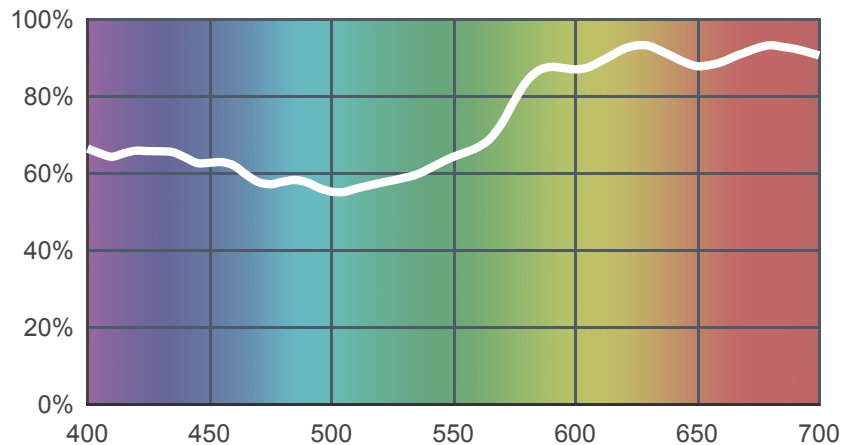

154 Pale Rose

[View on leefilters.com](#) / [Find a Dealer](#)

A pleasing effect for theatrical lighting. A good lamplight effect.

	Source C 6774K	Tungsten 3200K
Transmission Y	73.4%	73.1%
x	0.35	0.465
y	0.318	0.393
Absorption	0.13	0.14

Light transmitted (Y%)
for each colour
wavelength (nm)

Dimming Source Preview

Rolls:

- **1" Core** 7.62m x 1.22m (25' x 48")
- **2" Core** 7.62m x 1.22m (25' x 48")
- **Quick Roll** Length 7.62m (25') x any width between 2.5cm - 1.17m (1" x 48")

Sheets:

- **Full Sheet** 1.22m x 0.53m (48" x 21")
USA: Full Sheets by special order only.
- **Half Sheet** 0.61m x 0.53m (24" x 21")

Pre-Cut Packs:

- **Light Tint Pack**

LEE Filters