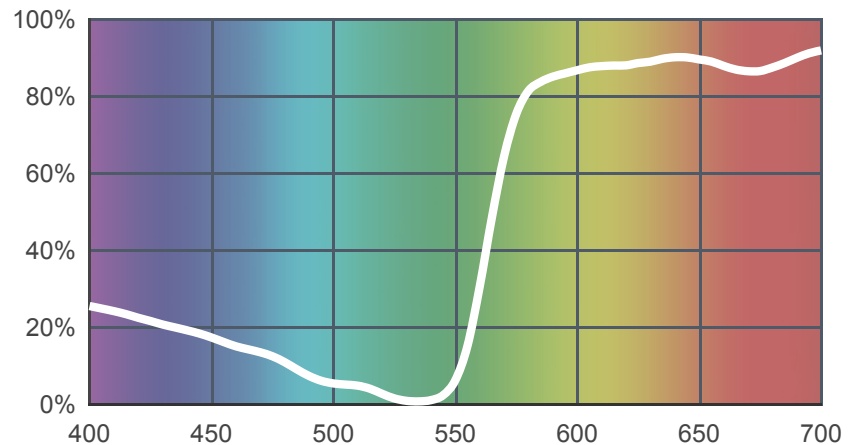

779 Bastard Pink

[View on leefilters.com](#) / [Find a Dealer](#)

Deep sunset. Useful on dark skin tones.

	Source C 6774K	Tungsten 3200K
Transmission Y	38.8%	47.8%
x	0.501	0.582
y	0.336	0.369
Absorption	0.41	0.32

Light transmitted (Y%)
for each colour
wavelength (nm)

Dimming Source Preview