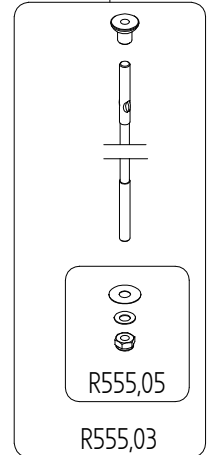

R190,518

R055,526

R055,523

R055,604

Tool (TORX T25) included in :
- Spare part R055,634
- Spare part R190,705

R055,522

R458,39

R190,427

R555,08

R055,614

R440,57

R555,03

R190,619

TO BE MOUNTED
ON TUBES
(1 LEG)

R440,05

TO BE MOUNTED
ON CLAMPING-COLLARS
(1 LEG)