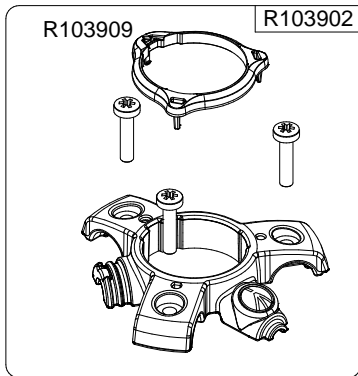

Manfrotto
Imagine More

ART. : MT190XPRO4

From serial number
A6277142

Tool (TORX T25) included in :

- Spare part R103901
- Spare part R103902
- Spare part R103927
- Spare part R103928
- Spare part R103929
- Spare part R1039231

R103939
set of n°2 pcs

set of
n°3 pcs

BOX
R1039473,01 box for MT190XPRO4

R190,427

- R1039484 (TUBE WITHOUT ENDGRAVINGS)
- R1039484L (TUBE WITH ENDGRAVINGS)
- R1039485 (TUBE WITH LEG WARMER)

R103945

R103920

R103921

R103922

R1039231
set of n°3 pcs