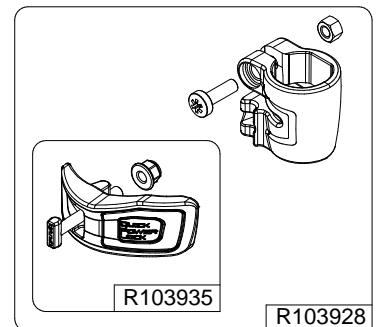

Manfrotto
Imagine More

ART. : MT190XPRO4

From serial number
A6277142

Tool (TORX T25) included in :

- Spare part R103901
- Spare part R103902
- Spare part R103927
- Spare part R103928
- Spare part R103929
- Spare part R1039231

R103939
set of n°2 pcs

set of
n°3 pcs

BOX
R1039473,01 box for MT190XPRO4

R190,427

- R1039484 (TUBE WITHOUT ENDGRAVINGS)
- R1039484L (TUBE WITH ENDGRAVINGS)
- R1039485 (TUBE WITH LEG WARMER)

R103945

R103920

R103921

R103922

R1039231
set of n°3 pcs