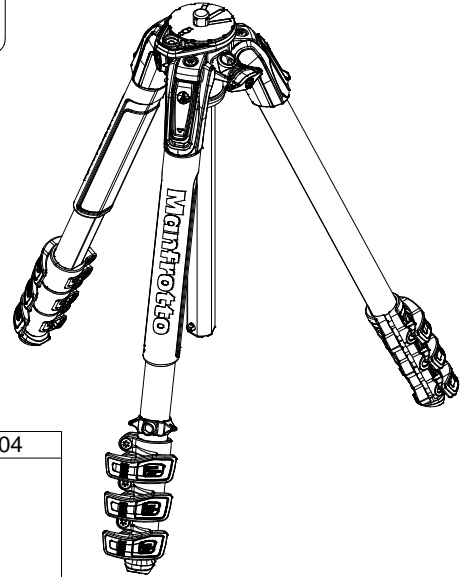

Manfrotto
Imagine More

ART. : MT190XPRO4

From serial number
A6277142

Tool (TORX T25) included in :

- Spare part R103901
- Spare part R103902
- Spare part R103927
- Spare part R103928
- Spare part R103929
- Spare part R1039231

R103939
set of n°2 pcs

set of
n°3 pcs

BOX
R1039473,01 box for MT190XPRO4

R190,427

- R1039484 (TUBE WITHOUT ENDGRAVINGS)
- R1039484L (TUBE WITH ENDGRAVINGS)
- R1039485 (TUBE WITH LEG WARMER)

R103945

R103920

R103921

R103922

R1039231
set of n°3 pcs