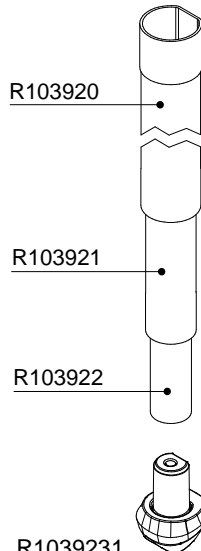

Manfrotto
Imagine More

ART. : MT190XPRO4

From serial number
A6277142

Tool (TORX T25) included in :

- Spare part R103901
- Spare part R103902
- Spare part R103927
- Spare part R103928
- Spare part R103929
- Spare part R1039231

R103939
set of n°2 pcs

set of
n°3 pcs

BOX
R1039473,01 box for MT190XPRO4

R190,427

- R1039484 (TUBE WITHOUT ENDGRAVINGS)
- R1039484L (TUBE WITH ENDGRAVINGS)
- R1039485 (TUBE WITH LEG WARMER)

R103945

R103920

R103921

R103922

R1039231
set of n°3 pcs