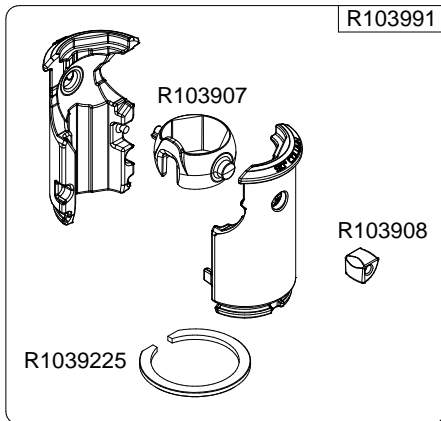

Manfrotto
Imagine More

ART. : MT190XPRO4

From serial number
A6277142

Tool (TORX T25) included in :

- Spare part R103901
- Spare part R103902
- Spare part R103927
- Spare part R103928
- Spare part R103929
- Spare part R1039231

R103939
set of n°2 pcs

set of
n°3 pcs

BOX
R1039473,01 box for MT190XPRO4

R190,427

- R1039484 (TUBE WITHOUT ENDGRAVINGS)
- R1039484L (TUBE WITH ENDGRAVINGS)
- R1039485 (TUBE WITH LEG WARMER)

R103945

R103920

R103921

R103922

R1039231
set of n°3 pcs