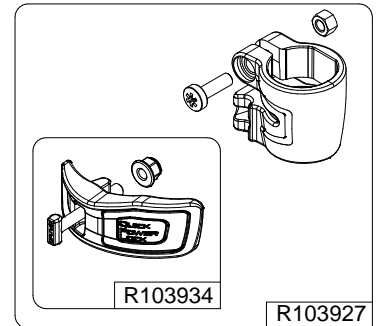

Manfrotto
Imagine More

ART. : MT190XPRO4

From serial number
A6277142

Tool (TORX T25) included in :

- Spare part R103901
- Spare part R103902
- Spare part R103927
- Spare part R103928
- Spare part R103929
- Spare part R1039231

R103939
set of n°2 pcs

set of
n°3 pcs

BOX
R1039473,01 box for MT190XPRO4

R190,427

- R1039484 (TUBE WITHOUT ENDGRAVINGS)
- R1039484L (TUBE WITH ENDGRAVINGS)
- R1039485 (TUBE WITH LEG WARMER)

R103945

R103920

R103921

R103922

R1039231
set of n°3 pcs