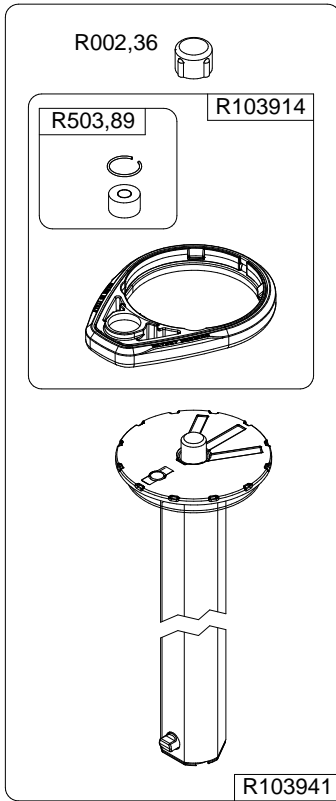

Manfrotto
Imagine More

ART. : MT190XPRO4

From serial number
A6277142

Tool (TORX T25) included in :

- Spare part R103901
- Spare part R103902
- Spare part R103927
- Spare part R103928
- Spare part R103929
- Spare part R1039231

R103939
set of n°2 pcs

set of
n°3 pcs

BOX
R1039473,01 box for MT190XPRO4

R190,427

- R1039484 (TUBE WITHOUT ENDGRAVINGS)
- R1039484L (TUBE WITH ENDGRAVINGS)
- R1039485 (TUBE WITH LEG WARMER)

R103945

R103920

R103921

R103922

R1039231
set of n°3 pcs