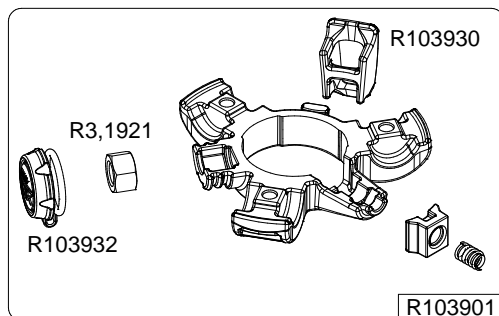

Manfrotto
Imagine More

ART. : MT190XPRO4

From serial number
A6277142

Tool (TORX T25) included in :

- Spare part R103901
- Spare part R103902
- Spare part R103927
- Spare part R103928
- Spare part R103929
- Spare part R1039231

R103939
set of n°2 pcs

set of
n°3 pcs

BOX
R1039473,01 box for MT190XPRO4

R190,427

- R1039484 (TUBE WITHOUT ENDGRAVINGS)
- R1039484L (TUBE WITH ENDGRAVINGS)
- R1039485 (TUBE WITH LEG WARMER)

R103945

R103920

R103921

R103922

R1039231
set of n°3 pcs