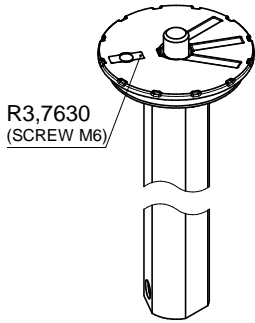

Manfrotto
Imagine More

ART. MT190X3

R103923L2K:

For serial number from 0 to A6277142

R1039251 - R1039252:

For serial number from A4343717 to A4419875

R002,36
set of 10

R1039127

Tool (TORX T25) included in :

- Spare part R1039251
- Spare part R1039252
- Spare part R103927
- Spare part R103928

R3,7630
(SCREW M6)

R1039274

R103939
set of n°2 pcs

R103904

set of
n°3 pcs

R1039244

R103930

R103924

R103925

R1039230
set of n°3 pcs

R103945

R103934

R103927

R103935