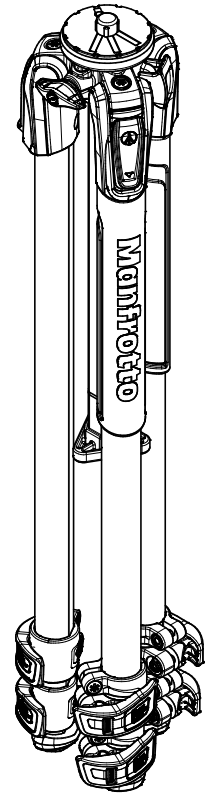

BOX

R11039469.01 box for MT190X3