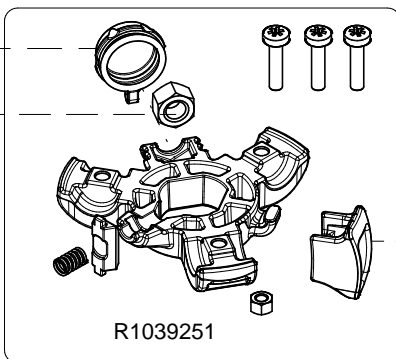

Manfrotto
Imagine More

ART. MT190X3

R103923L2K:

For serial number from 0 to A6277142

R1039251 - R1039252:

For serial number from A4343717 to A4419875

R002,36
set of 10

R1039127

Tool (TORX T25) included in :

- Spare part R1039251
- Spare part R1039252
- Spare part R103927
- Spare part R103928

R3,7630
(SCREW M6)

R1039274

R103939
set of n°2 pcs

R103904

set of
n°3 pcs

R1039244

R190,427

R103923L2K

BOX

R11039469.01 box for MT190X3

R1039252

R1039251

R103932

R3,1921

R103930

R103924

R103925

R1039230
set of n°3 pcs

R103945

R103934

R103927

R103935

R103928