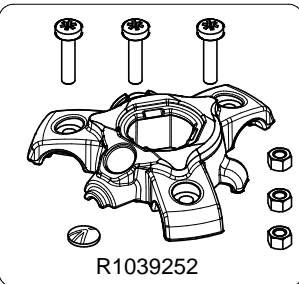

Tool (TORX T25) included in :

- Spare part R1039251
- Spare part R1039252
- Spare part R103927
- Spare part R103928

R3,7630
(SCREW M6)

R1039274

R103939
set of n°2 pcs

R103904

set of
n°3 pcs

R1039244

R190,427

R103923L2K

BOX

R11039469.01 box for MT190X3

R1039252

R1039251

R103932

R3,1921

R103930

R103924

R103925

R1039230
set of n°3 pcs

R103945

R103934

R103927

R103935