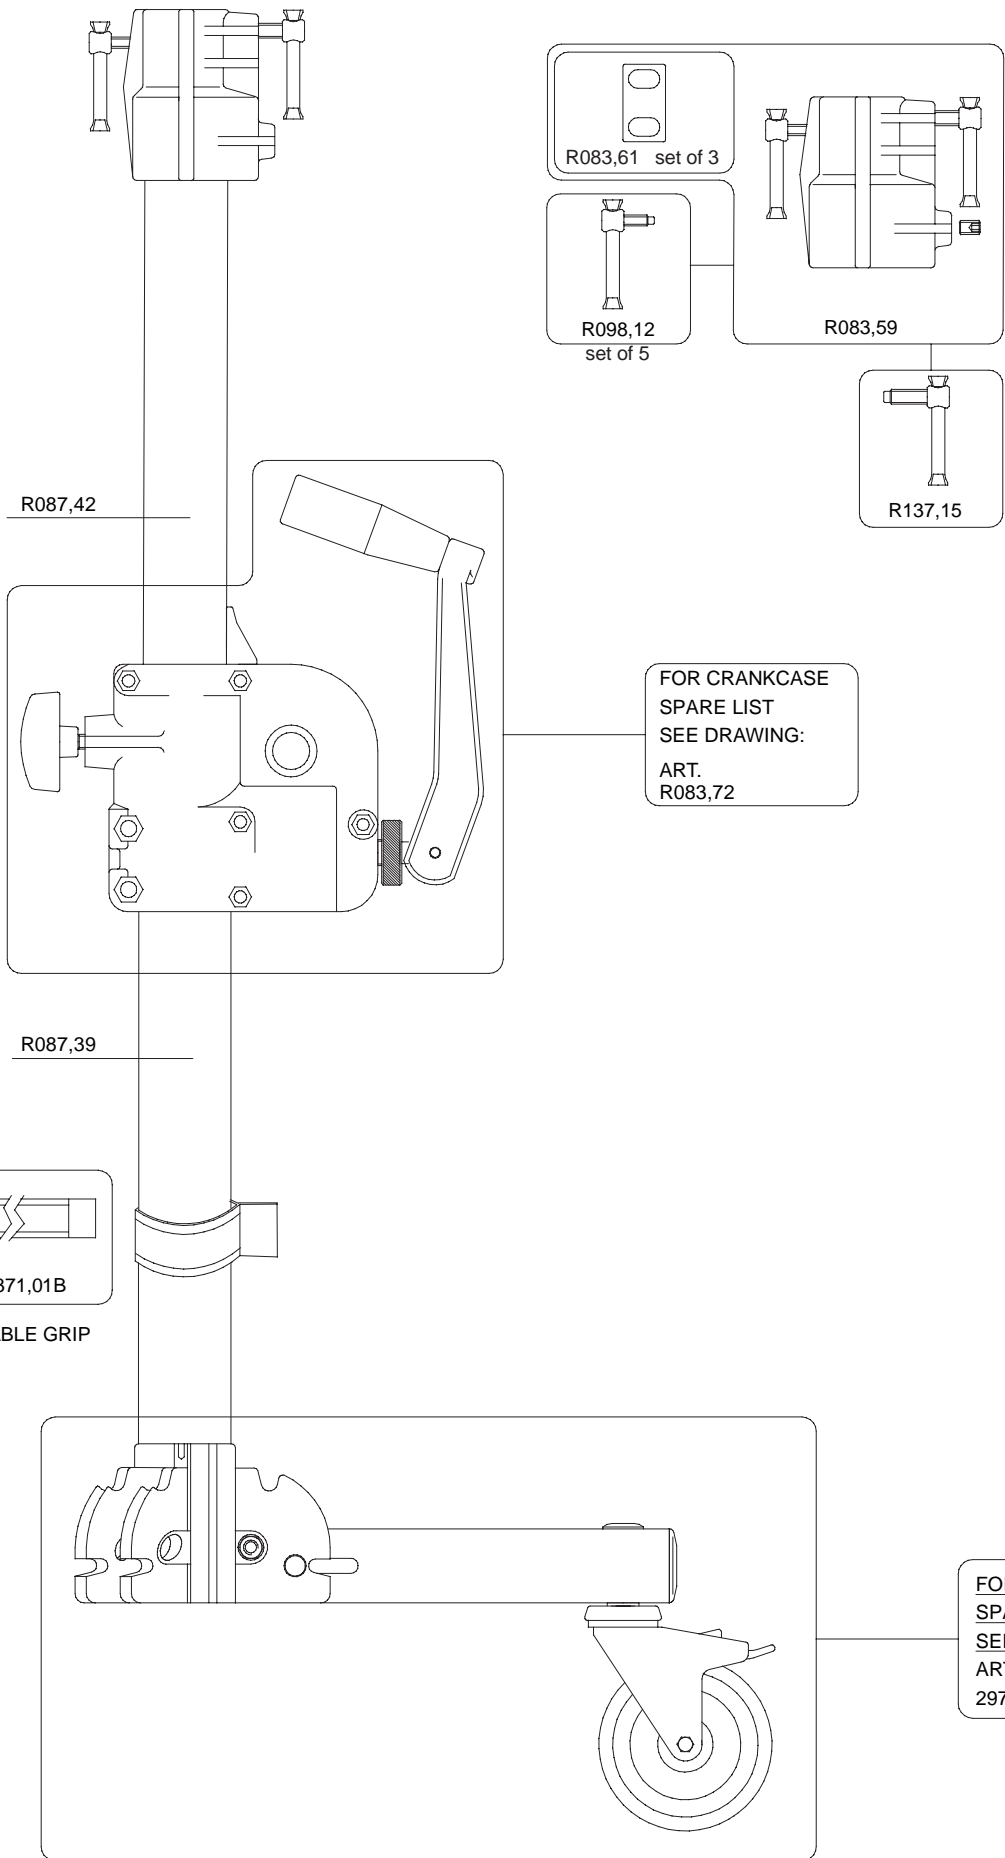

2005-09-30

R087,42

R083,61 set of 3

R098,12  
set of 5

R083,59

R137,15

FOR CRANKCASE  
SPARE LIST  
SEE DRAWING:  
ART.  
R083,72

R087,39

R371,01B

CABLE GRIP

FOR BASE  
SPARE LIST  
SEE DRAWING:  
ART.  
297BBASE