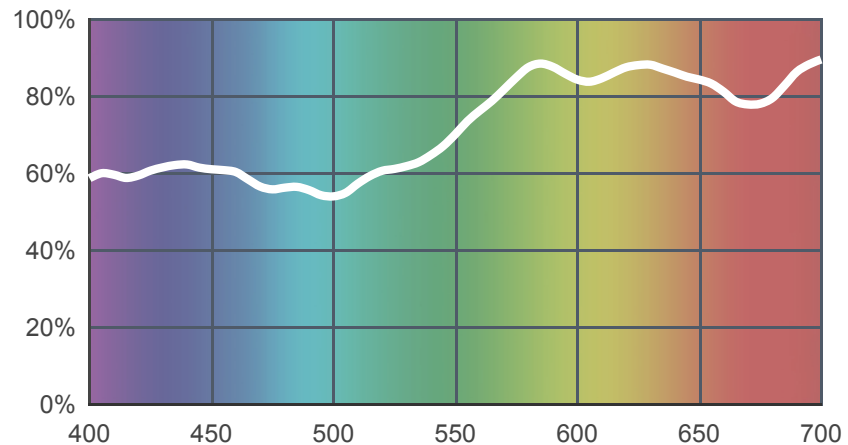

# 162 Bastard Amber

[View on leefilters.com](#) / [Find a Dealer](#)

A warm white / warm wash.  
Good lamplight effect.

	Source C 6774K	Tungsten 3200K
Transmission Y	77.7%	79.5%
x	0.348	0.458
y	0.328	0.402
Absorption	0.11	0.1

Light transmitted (Y%)  
for each colour  
wavelength (nm)

Dimming Source Preview

## Rolls:

- **1" Core** 7.62m x 1.22m (25' x 48")
- **2" Core** 7.62m x 1.22m (25' x 48")
- **Quick Roll** Length 7.62m (25') x any width between 2.5cm - 1.17m (1" x 48")

## Sheets:

- **Full Sheet** 1.22m x 0.53m (48" x 21")  
USA: Full Sheets by special order only.
- **Half Sheet** 0.61m x 0.53m (24" x 21")