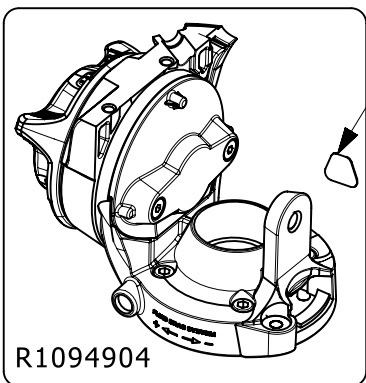

Manfrotto
Imagine More

Art. 504PLONGRL

R1094255
set of 10

ART. MVH612AH
ART. MVH612AHUS

Spare parts necessarily
managed and replaced by
authorized Manfrotto centre:

- R1094265
- R1094642
- R1094702
- R1094863
- R1094904
- R1094913

R1094855
set of 5

R1094909
set of 5

BOX

FOR MVH612AH see
R11094898,2 set of 4

FOR MVH612AHUS see
R11094898,3 set of 4