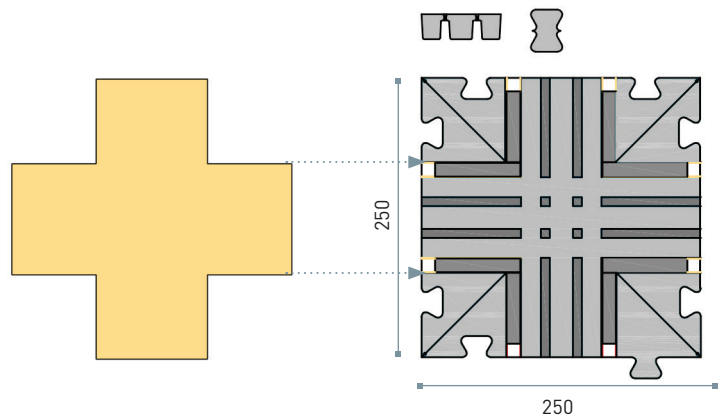

**CABLECROSS 25HD CODE CC25HD**

**Dimensions:** 250x34x1000 mm

**Number of Cablecross per package:** 5

**Weight:** 2.85 kg

**Lid weight:** 0.40 kg

**4-WAY CROSS CORNER CODE CC25HDX4**

**Dimensions:** 250x34x250 mm

**Number of Cablecross per package:** 1

**Weight:** 0.80 kg

**Lid weight:** 0.20 kg

**CABLECROSS 25HD**

- 1/ Rounded angles - no steps
- 2/ Moulded Velcro (not glued)

- 3/ Ergonomic built-in handle with rounded edges.