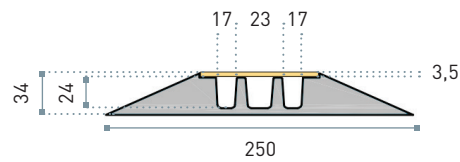

**CABLECROSS 25HD CODE CC25HD**

**Dimensions:** 250x34x1000 mm

**Number of Cablecross per package:** 5

**Weight:** 2.85 kg

**Lid weight:** 0.40 kg

**4-WAY CROSS CORNER CODE CC25HDX4**

**Dimensions:** 250x34x250 mm

**Number of Cablecross per package:** 1

**Weight:** 0.80 kg

**Lid weight:** 0.20 kg

**CABLECROSS 25HD**

- 1/ Rounded angles - no steps
- 2/ Moulded Velcro (not glued)

- 3/ Ergonomic built-in handle with rounded edges.