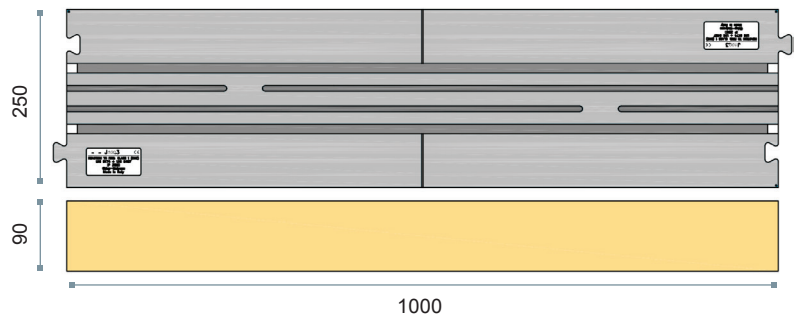

**CABLECROSS 25HD CODE CC25HD**

**Dimensions:** 250x34x1000 mm

**Number of Cablecross per package:** 5

**Weight:** 2.85 kg

**Lid weight:** 0.40 kg

**4-WAY CROSS CORNER CODE CC25HDX4**

**Dimensions:** 250x34x250 mm

**Number of Cablecross per package:** 1

**Weight:** 0.80 kg

**Lid weight:** 0.20 kg

**CABLECROSS 25HD**

- 1/ Rounded angles - no steps
- 2/ Moulded Velcro (not glued)

- 3/ Ergonomic built-in handle with rounded edges.