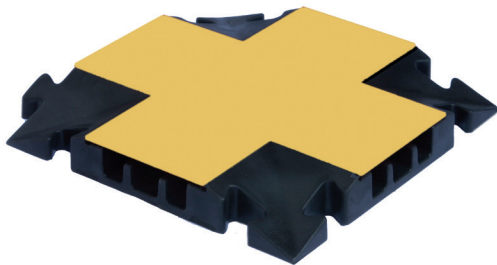

**CABLECROSS 25HD CODE CC25HD**

**Dimensions:** 250x34x1000 mm

**Number of Cablecross per package:** 5

**Weight:** 2.85 kg

**Lid weight:** 0.40 kg

**4-WAY CROSS CORNER CODE CC25HDX4**

**Dimensions:** 250x34x250 mm

**Number of Cablecross per package:** 1

**Weight:** 0.80 kg

**Lid weight:** 0.20 kg

**CABLECROSS 25HD**

- 1/ Rounded angles - no steps
- 2/ Moulded Velcro (not glued)

- 3/ Ergonomic built-in handle with rounded edges.

- 4/ Prearrangement for ground fastening.