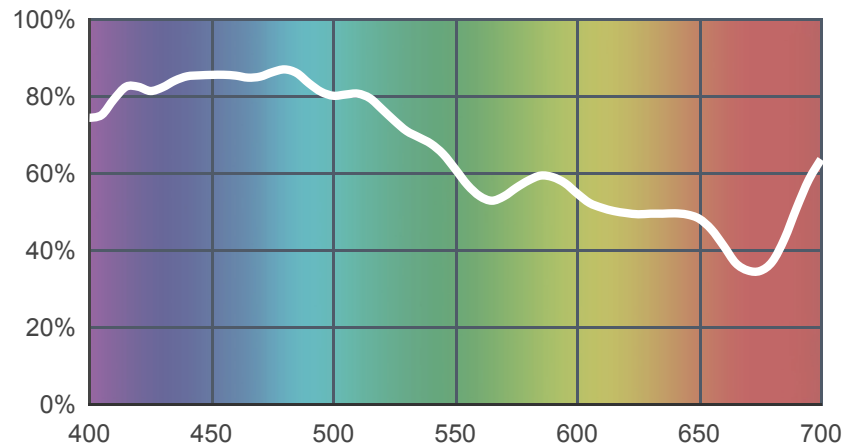

# 061 Mist Blue

[View on leefilters.com](#) / [Find a Dealer](#)

A cool wash good for night scenes.

	Source C 6774K	Tungsten 3200K
Transmission Y	62.4%	60%
x	0.268	0.377
y	0.284	0.385
Absorption	0.2	0.22

Light transmitted (Y%)  
for each colour  
wavelength (nm)

Dimming Source Preview

Available as a **High Temperature** filter.

## Rolls:

- **1" Core** 7.62m x 1.22m (25' x 48")
- **2" Core** 7.62m x 1.22m (25' x 48")
- **High Temperature** 4m x 1.17m (13' x 46")
- **Quick Roll** Length 7.62m (25') x any width between 2.5cm - 1.17m (1" x 48")

## Sheets:

- **Full Sheet** 1.22m x 0.53m (48" x 21")  
USA: Full Sheets by special order only.
- **High Temperature** 0.56m x 0.53m (22" x 21")