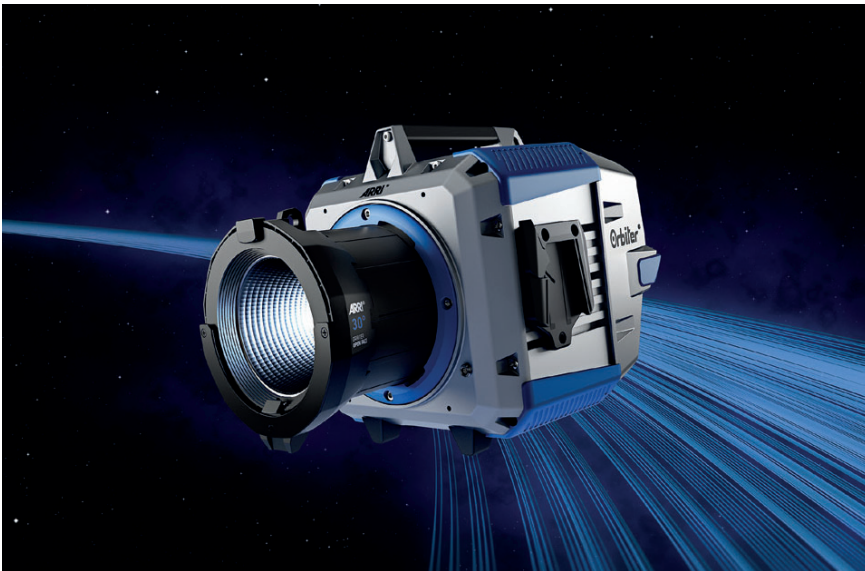

LED

Daylight

Ballasts

Tungsten

Professional Lighting Accessories

Orbiter

[Click here for more product related information | Orbiter Micropage](#)

Orbiter | Basic Configuration

Contains Protective Cap and Antenna only

Ident.-No. Description

L1.0033520 Orbiter without Yoke, Optic, Control Panel, Control Panel Cable and Mains Cable

L1.0033521 Orbiter black without Yoke, Optic, Control Panel, Control Panel Cable and Mains Cable

OPTICS

L2.0033542 Open Face Optic 60° Single for Orbiter / Carton Box

L2.0033541 Open Face Optic 30° Single for Orbiter / Carton Box

L2.0033540 Open Face Optic 15° Single for Orbiter / Carton Box

LAMPHEAD CONTROL