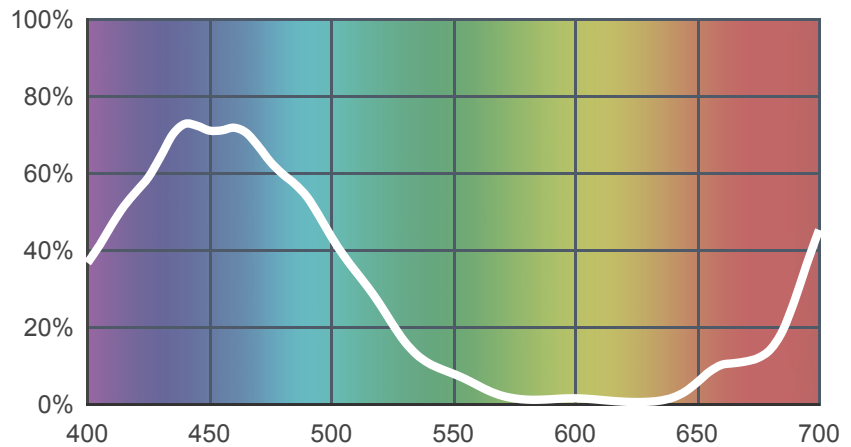

# 068 Sky Blue

[View on leefilters.com](http://leefilters.com) / [Find a Dealer](#)

Good for morning skin tones and night skies. Great for cyclorama lights.

	Source C 6774K	Tungsten 3200K
Transmission Y	13.4%	9.4%
x	0.151	0.174
y	0.128	0.207
Absorption	0.87	1.03

Light transmitted (Y%)  
for each colour  
wavelength (nm)

### Rolls:

- **1" Core** 7.62m x 1.22m (25' x 48")
- **2" Core** 7.62m x 1.22m (25' x 48")
- **Quick Roll** Length 7.62m (25') x any width between 2.5cm - 1.17m (1" x 48")

### Sheets:

- **Full Sheet** 1.22m x 0.53m (48" x 21")  
USA: Full Sheets by special order only.
- **Half Sheet** 0.61m x 0.53m (24" x 21")