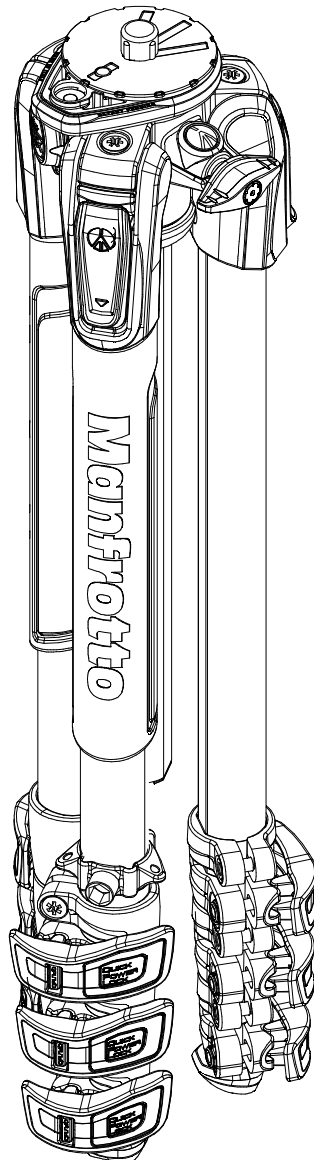

Manfrotto
Imagine More

ART. : MK190XPRO4-3W
ART. : MK190XPRO4-3WCN

For head spare list see drawing art. MHXPRO-3W

For tripod spare list see drawing :
- art. MT190XPRO4
- art. MT190XPRO4CN

BOX

RI1039139 box for MK190XPRO4-3W
RI103913901 box for MK190XPRO4-3WCN