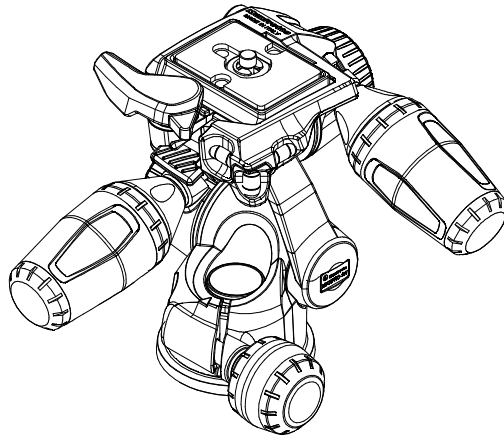

Manfrotto
Imagine More

ART. : MK190XPRO4-3W
ART. : MK190XPRO4-3WCN

For head spare list see drawing art. MHXPRO-3W

For tripod spare list see drawing :
- art. MT190XPRO4
- art. MT190XPRO4CN

BOX

RI1039139 box for MK190XPRO4-3W
RI103913901 box for MK190XPRO4-3WCN