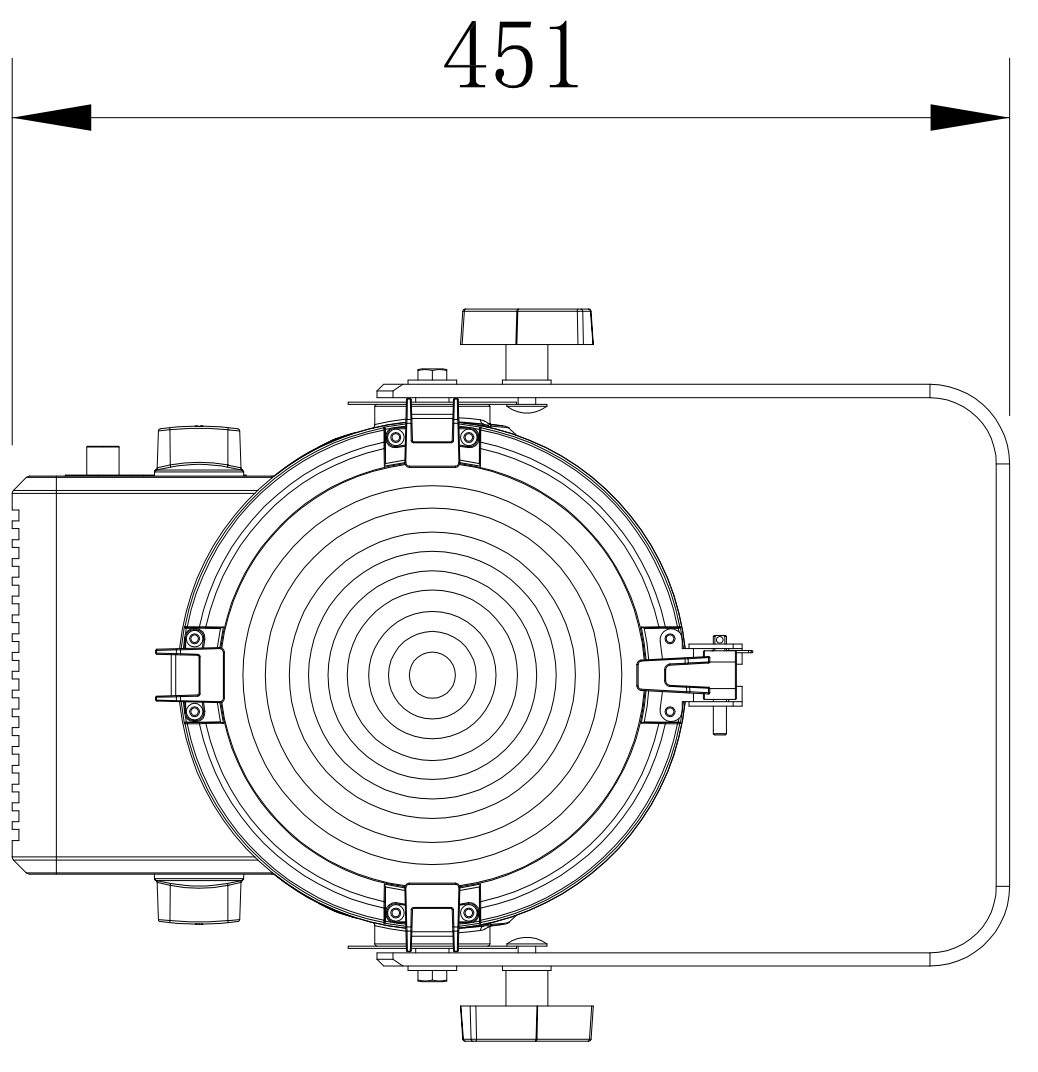

4

3

2

1

REVISIONS			
REV	EC #	DESCRIPTION	DATE
A		INITIAL RELEASE	

D

D

C

C

B

B

A

A

4

3

2

1

Stand Lighting

SIGNIFY ENTERTAINMENT LIGHTING
10911 PETAL ST., DALLAS, TX 75238

CANTATA LED, TUNABLE WHITE & FULL
COLOR FRESNEL & 8 LEAF BARNDORF

DRAWING NUMBER
64507-XXX

SHEET 1 OF 1

TOLERANCE
TABLE N/A

MATERIAL

FINISH

ISSUED BY
DATE

REVISION
A

SCALE: N.T.S.

NEXT
ASSY