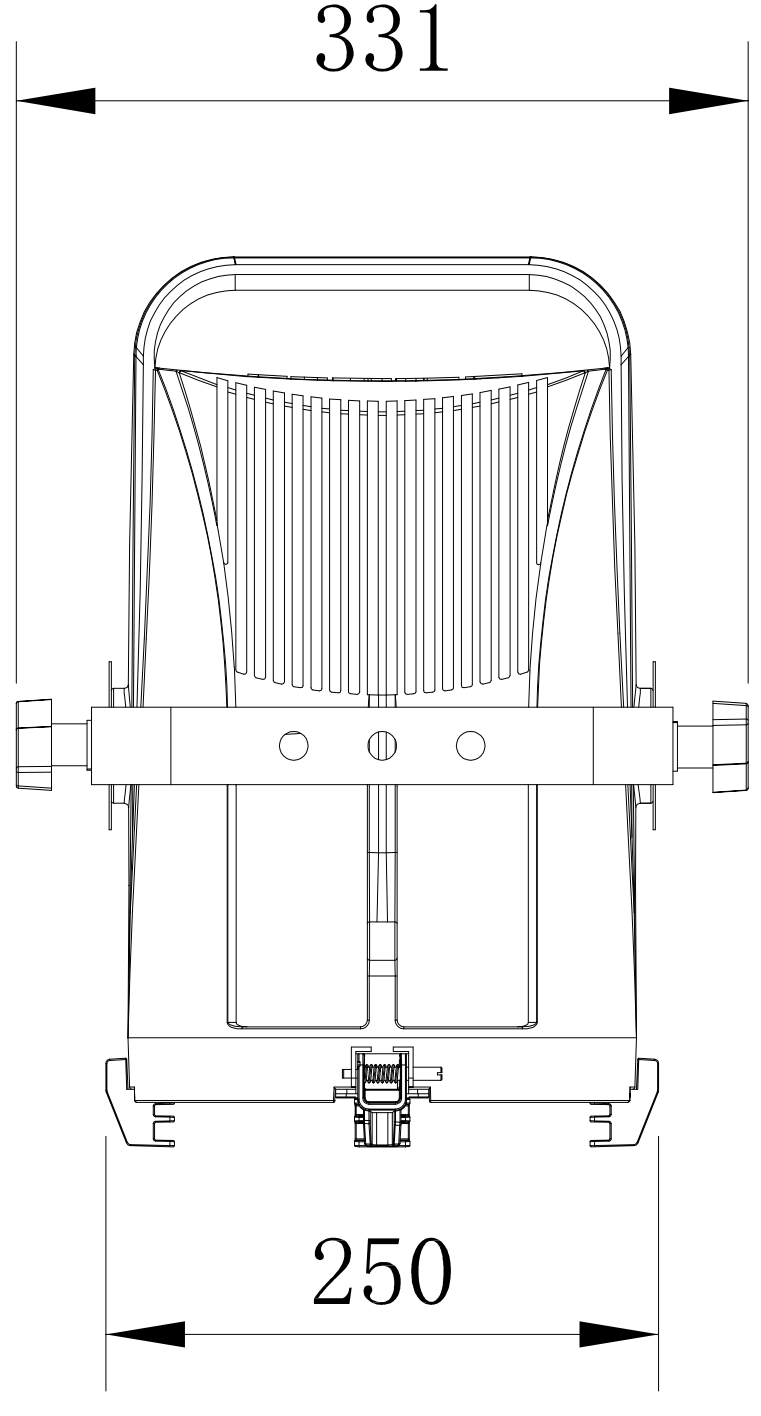

4

3

2

1

REVISIONS			
REV	EC #	DESCRIPTION	DATE
A		INITIAL RELEASE	

D

D

C

C

B

B

A

A

4

3

2

1

Stand Lighting

SIGNIFY ENTERTAINMENT LIGHTING
10911 PETAL ST., DALLAS, TX 75238

CANTATA LED, TUNABLE WHITE & FULL
COLOR FRESNEL & 8 LEAF BARNDORF

DRAWING NUMBER
64507-XXX

SHEET 1 OF 1

TOLERANCE
TABLE N/A

MATERIAL

FINISH

ISSUED BY
DATE

REVISION
A

SCALE: N.T.S.

NEXT
ASSY