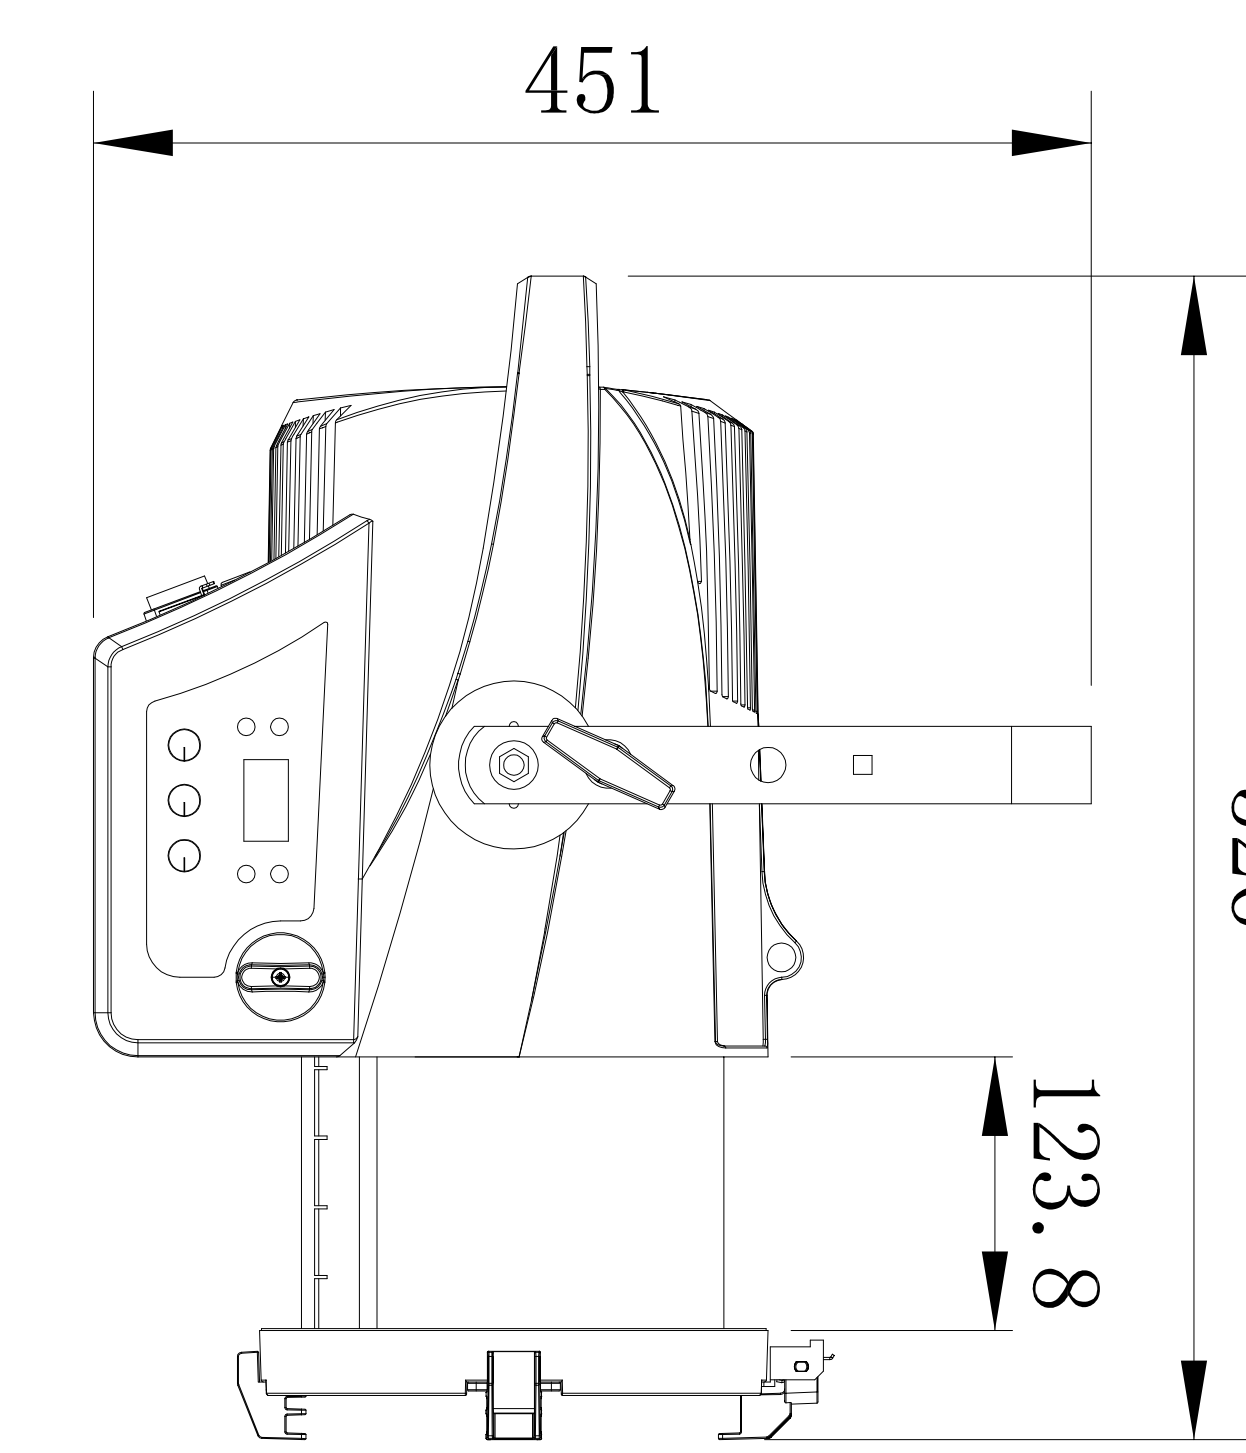

4

3

2

1

REVISIONS			
REV	EC #	DESCRIPTION	DATE
A		INITIAL RELEASE	

D

D

C

C

B

B

A

A

4

3

2

1

Stand Lighting

SIGNIFY ENTERTAINMENT LIGHTING
10911 PETAL ST., DALLAS, TX 75238

CANTATA LED, TUNABLE WHITE & FULL
COLOR FRESNEL & 8 LEAF BARNDORF

DRAWING NUMBER
64507-XXX

SHEET 1 OF 1

TOLERANCE
TABLE N/A

MATERIAL

FINISH

ISSUED BY
DATE

REVISION
A

SCALE: N.T.S.

NEXT
ASSY