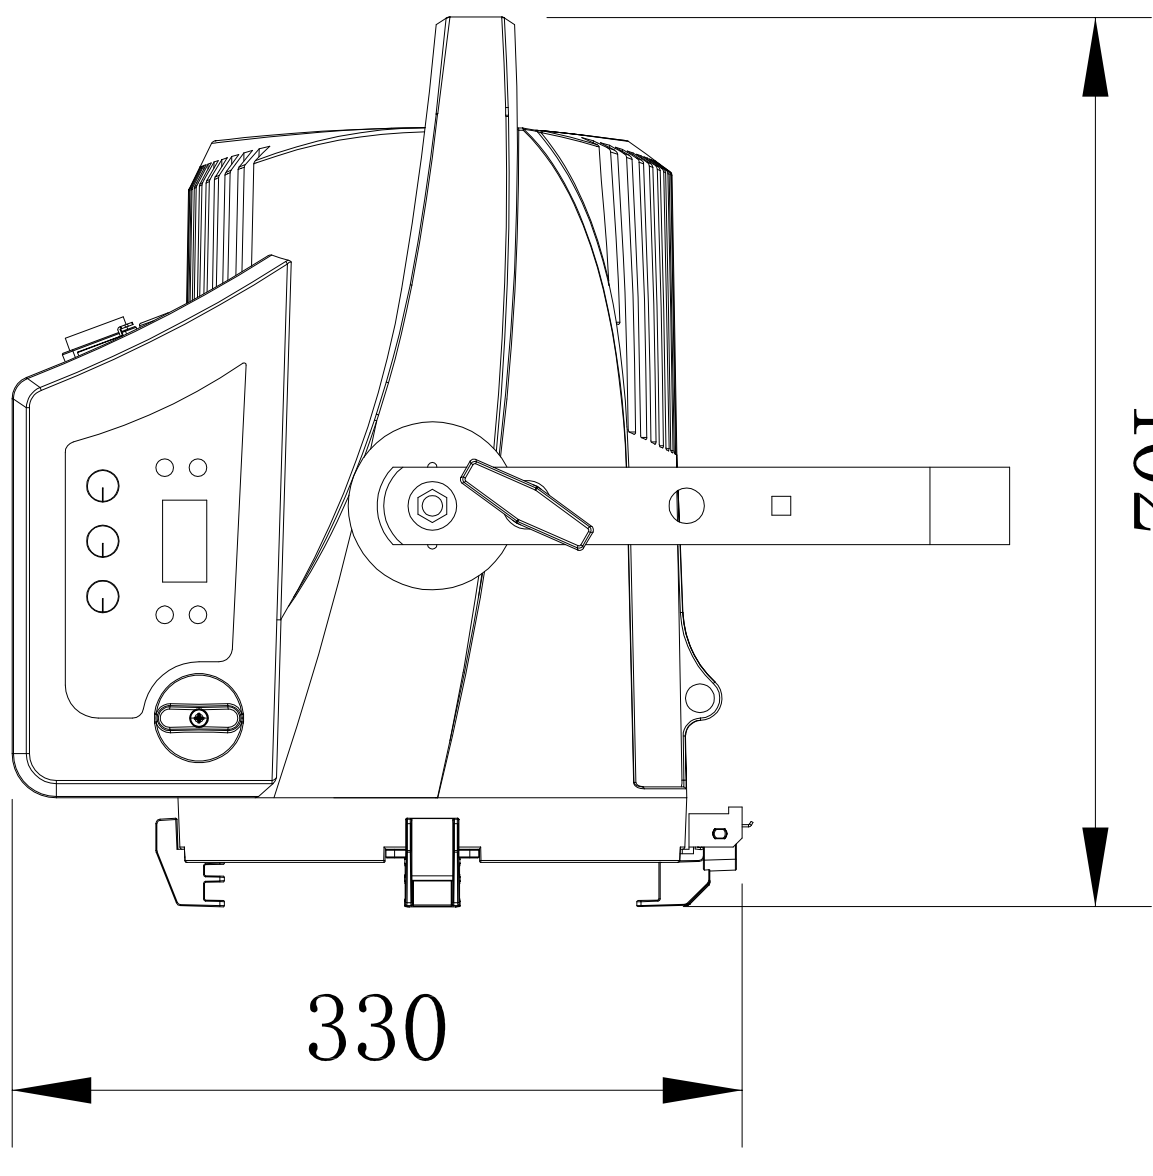

4

3

2

1

REVISIONS			
REV	EC #	DESCRIPTION	DATE
A		INITIAL RELEASE	

D

D

C

C

B

B

A

A

4

3

2

1

Stand Lighting

SIGNIFY ENTERTAINMENT LIGHTING
10911 PETAL ST., DALLAS, TX 75238

CANTATA LED, TUNABLE WHITE & FULL
COLOR FRESNEL & 8 LEAF BARNDORF

DRAWING NUMBER
64507-XXX

SHEET 1 OF 1

TOLERANCE
TABLE N/A

MATERIAL

FINISH

ISSUED BY
DATE

REVISION
A

SCALE: N.T.S.

NEXT
ASSY