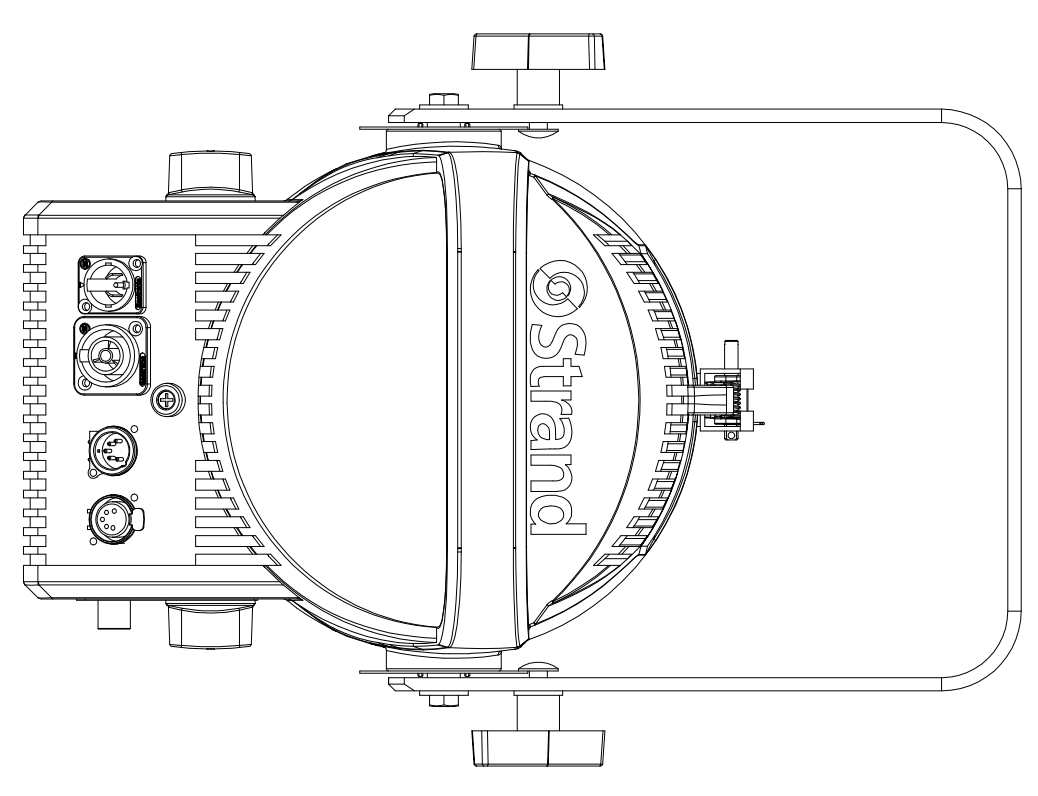

4

3

2

1

REVISIONS			
REV	EC #	DESCRIPTION	DATE
A		INITIAL RELEASE	

D

D

C

C

B

B

A

A

4

3

2

1

Stand Lighting

SIGNIFY ENTERTAINMENT LIGHTING
10911 PETAL ST., DALLAS, TX 75238

CANTATA LED, TUNABLE WHITE & FULL
COLOR FRESNEL & 8 LEAF BARNDORF

DRAWING NUMBER
64507-XXX

SHEET 1 OF 1

TOLERANCE
TABLE N/A

MATERIAL

FINISH

ISSUED BY
DATE

REVISION
A

SCALE: N.T.S.

NEXT
ASSY