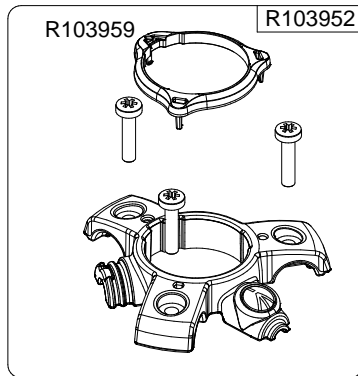

Manfrotto
Imagine More

ART. MT055XPRO3
From serial number A6224655

Tool (TORX T25) included in :

- Spare part R103951
- Spare part R103952
- Spare part R103926
- Spare part R103927
- Spare part R1039232

R103940
set of n°2 pcs

R103954

set of
n°3 pcs

R190,427

R103945
(TUBE WITHOUT ENDGRAVINGS)
R103945L
(TUBE WITH ENDGRAVINGS)
R1039456
(TUBE WITH LEG WARMER)

BOX
R1039468 box for MT055XPRO3

R103968

R103969

R103933

R103926

R103945

R1039232
set of n°3 pcs

R103934

R103927