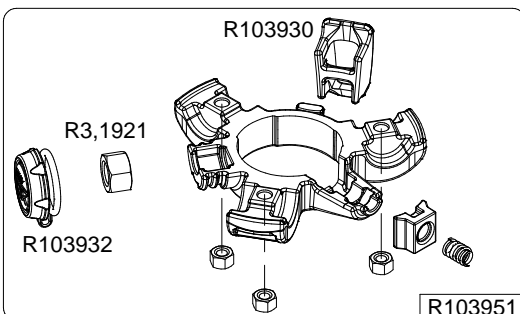

Manfrotto
Imagine More

ART. MT055XPRO3
From serial number A6224655

Tool (TORX T25) included in :

- Spare part R103951
- Spare part R103952
- Spare part R103926
- Spare part R103927
- Spare part R1039232

R103940
set of n°2 pcs

R103954

set of
n°3 pcs

R190,427

R103945
(TUBE WITHOUT ENDGRAVINGS)
R103945L
(TUBE WITH ENDGRAVINGS)
R1039456
(TUBE WITH LEG WARMER)

BOX
R1039468 box for MT055XPRO3

R103968

R103969

R103933

R103926

R103945

R1039232
set of n°3 pcs

R103934

R103927