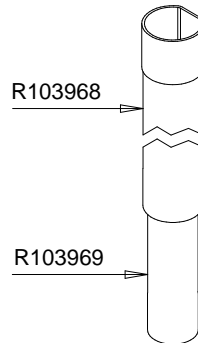

Manfrotto
Imagine More

ART. MT055XPRO3
From serial number A6224655

Tool (TORX T25) included in :

- Spare part R103951
- Spare part R103952
- Spare part R103926
- Spare part R103927
- Spare part R1039232

R103940
set of n°2 pcs

R103954

set of
n°3 pcs

R190,427

R103945
(TUBE WITHOUT ENDGRAVINGS)
R103945L
(TUBE WITH ENDGRAVINGS)
R1039456
(TUBE WITH LEG WARMER)

BOX
R1039468 box for MT055XPRO3

R103968

R103969

R103933

R103926

R103945

R1039232
set of n°3 pcs

R103934

R103927