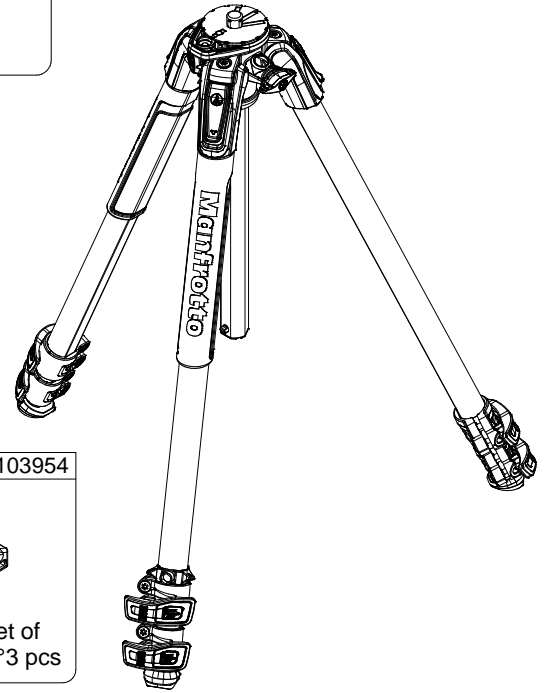

Manfrotto
Imagine More

ART. MT055XPRO3
From serial number A6224655

Tool (TORX T25) included in :

- Spare part R103951
- Spare part R103952
- Spare part R103926
- Spare part R103927
- Spare part R1039232

R103940
set of n°2 pcs

R103954

set of
n°3 pcs

R190,427

R103945
(TUBE WITHOUT ENDGRAVINGS)
R103945L
(TUBE WITH ENDGRAVINGS)
R1039456
(TUBE WITH LEG WARMER)

BOX
R1039468 box for MT055XPRO3

R103968

R103969

R103933