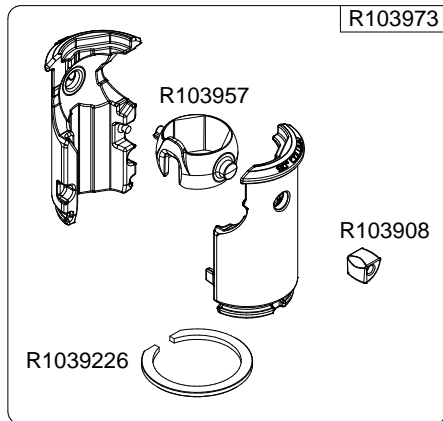

Manfrotto
Imagine More

ART. MT055XPRO3
From serial number A6224655

Tool (TORX T25) included in :

- Spare part R103951
- Spare part R103952
- Spare part R103926
- Spare part R103927
- Spare part R1039232

R103940
set of n°2 pcs

R103954

set of
n°3 pcs

R190,427

R103945
(TUBE WITHOUT ENDGRAVINGS)
R103945L
(TUBE WITH ENDGRAVINGS)
R1039456
(TUBE WITH LEG WARMER)

BOX
R1039468 box for MT055XPRO3

R103968

R103969

R103933

R103926

R103945

R1039232
set of n°3 pcs

R103934

R103927