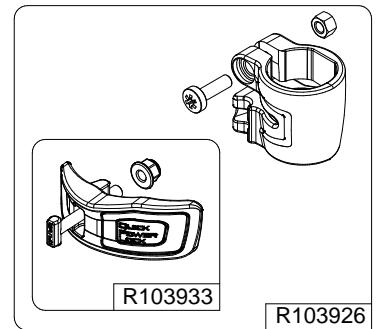

Manfrotto
Imagine More

ART. MT055XPRO3
From serial number A6224655

Tool (TORX T25) included in :

- Spare part R103951
- Spare part R103952
- Spare part R103926
- Spare part R103927
- Spare part R1039232

R103940
set of n°2 pcs

R103954

set of
n°3 pcs

R190,427

R103945
(TUBE WITHOUT ENDGRAVINGS)
R103945L
(TUBE WITH ENDGRAVINGS)
R1039456
(TUBE WITH LEG WARMER)

BOX
R1039468 box for MT055XPRO3

R103968

R103969

R103933