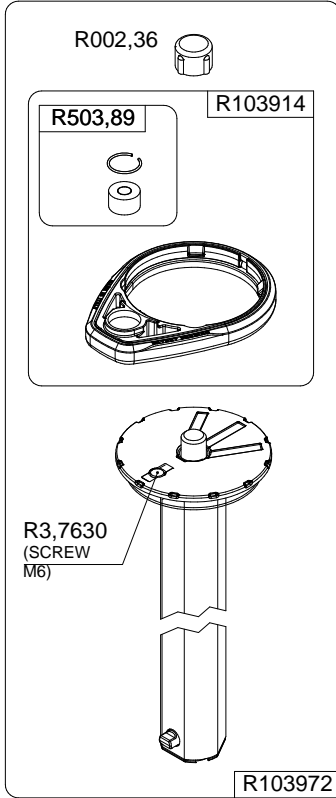

Manfrotto
Imagine More

ART. MT055XPRO3
From serial number A6224655

Tool (TORX T25) included in :

- Spare part R103951
- Spare part R103952
- Spare part R103926
- Spare part R103927
- Spare part R1039232

R103940
set of n°2 pcs

R103954

set of
n°3 pcs

R190,427

R103945
(TUBE WITHOUT ENDGRAVINGS)
R103945L
(TUBE WITH ENDGRAVINGS)
R1039456
(TUBE WITH LEG WARMER)

BOX
R1039468 box for MT055XPRO3

R103968

R103969

R103933

R103926

R103945

R1039232
set of n°3 pcs

R103934

R103927