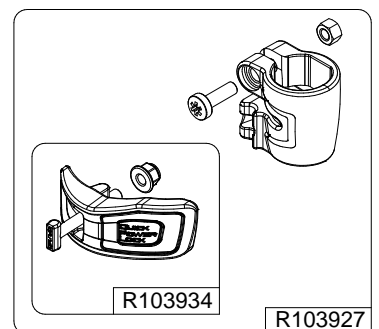

R103933

R103926

R103934

R103927