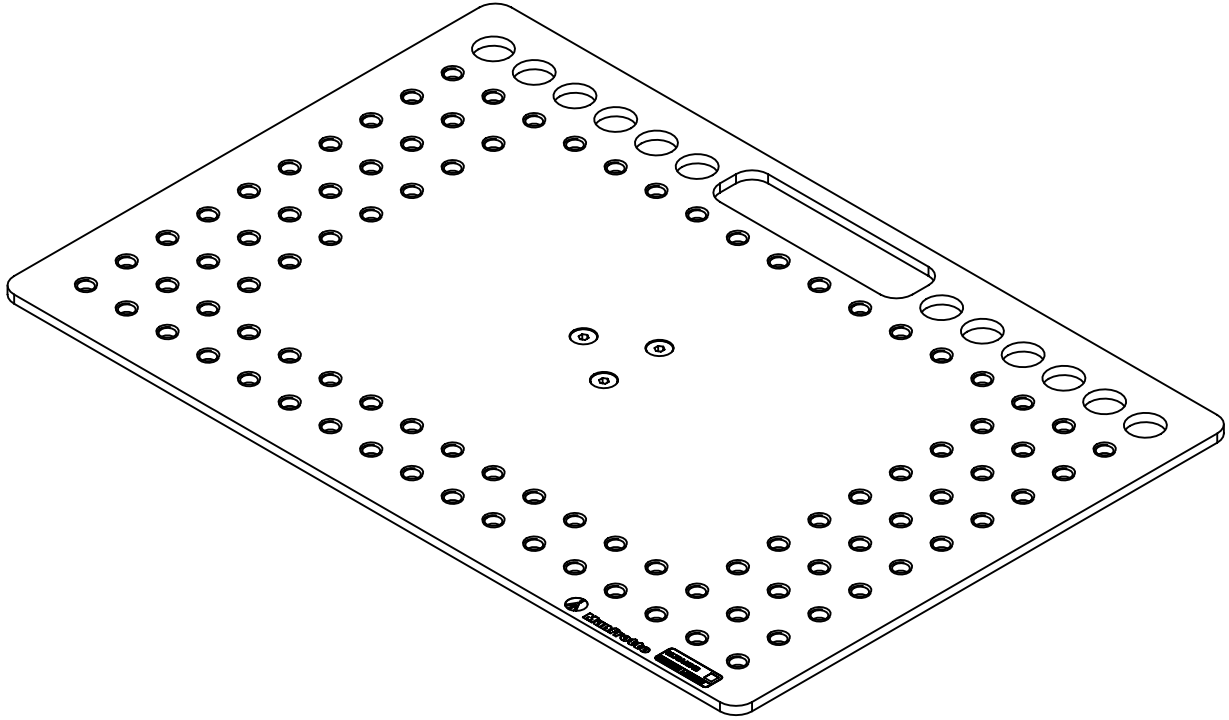

Manfrotto
Imagine More

ART. MLTSA4301B

For serial number
from XXXXXXXX

R171,99

R116572

Instructions

R116571
set of 2

BOX

RI1165112 set of 5