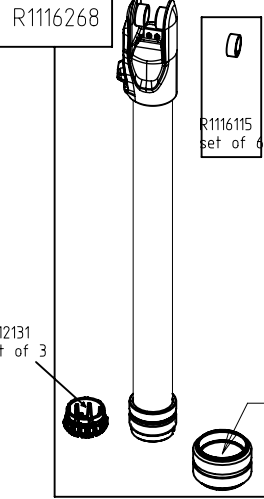

2019-06-14

Manfrotto
Imagine More

ART. MKBFRA4GTXP-BH
ART. MKBFRA4GTXP-BUS

For serial number
from XXXXXXXX

tool torx T25

instructions

R1116197

R1116395

R112131
set of 3

R112125C224
set of 3

R111641
set of 3

R1116163C229
set of 3

For ball head spare parts
see page below

R1116269

R1116270

R112132
set of 3

R112122C224
set of 3

R112131
set of 3

R1116272

R111615
set of 6

R112125C224
set of 3

R103907

R103908

R1116397