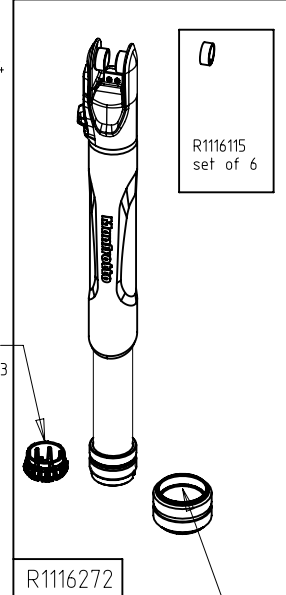

2019-06-14

Manfrotto
Imagine More

ART. MKBFRA4GTXP-BH
ART. MKBFRA4GTXP-BUS

For serial number
from XXXXXXXX

tool torx T25

instructions

R1116197

R1116395

R112131
set of 3

R112125C224
set of 3

R111641
set of 3

R1116163C229
set of 3

For ball head spare parts
see page below

R1116269

R1116270

R112132
set of 3

R112122C224
set of 3

R112131
set of 3

R1116272

R111615
set of 6

R112125C224
set of 3

R103907

R103908

R1116397